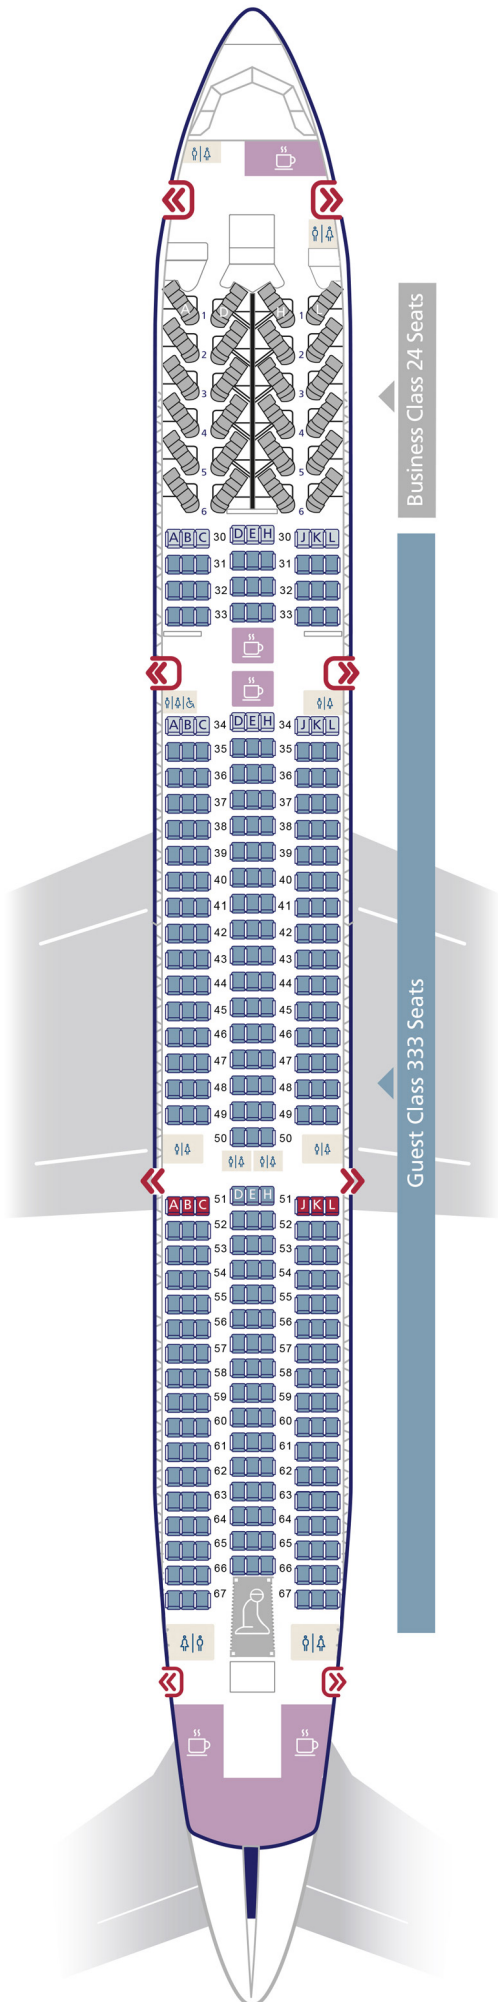

BOEING B787-10  
(STANDARD CONFIGURATION)

### Seats Configuration

Business Class 24 Seats

Economy Class 333 Seats

OVERHEAD SCREEN

PERSONAL SCREEN

USB-Port

Power Outlet

Business Class Seat

Economy Seat (Extra Legroom)

Economy Seat

Exit Seat

Baby Bassinet (Subject to Availability)

Prayer Area

Exit

Emergency Exit

Toilet