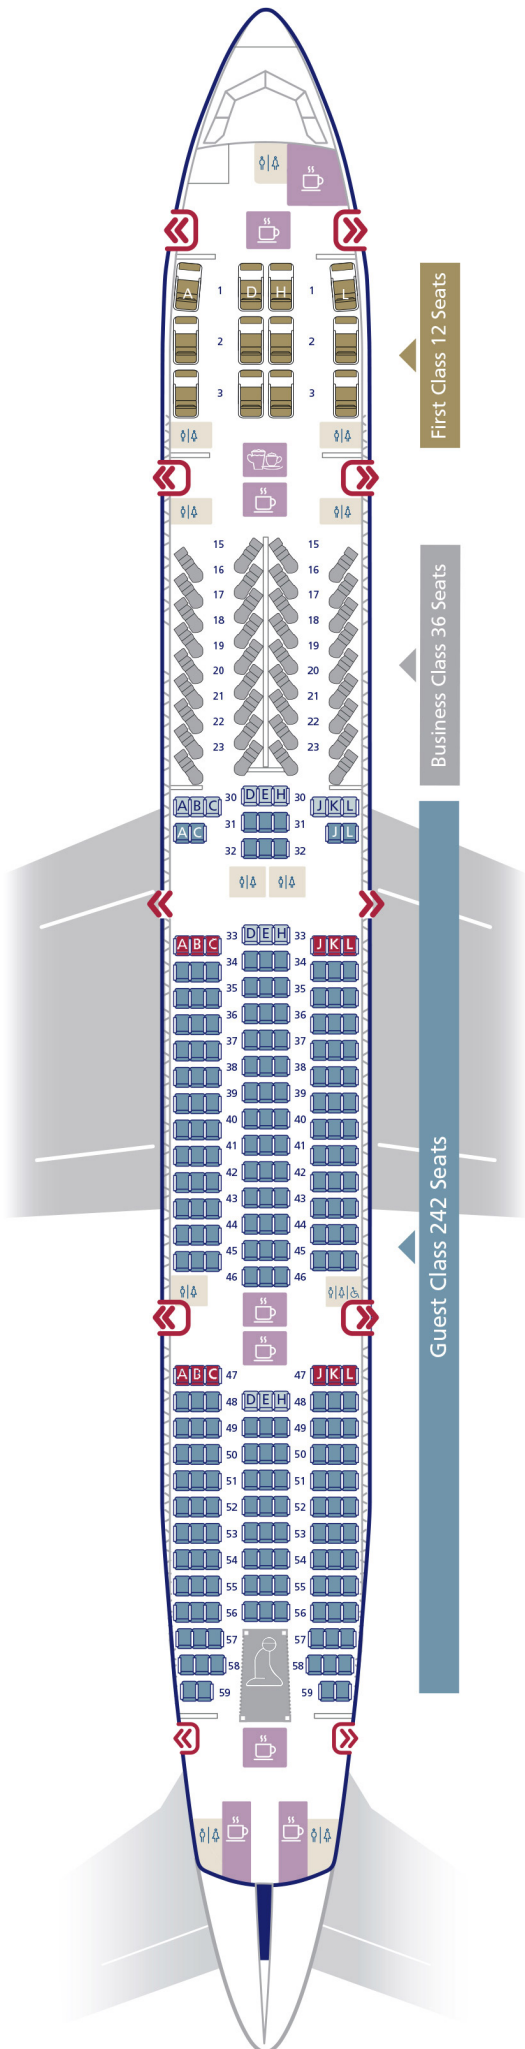

السعودية
SAUDIA

BOEING B777-368ER
(CONFIGURATION-77Z)

AVAILABLE ONBOARD

Seats Configuration

First Class	12 Seats
Business Class	36 Seats
Economy Class	242 Seats

- First Class Seat
- Business Class Seat
- Economy Seat (Extra Legroom)
- Economy Seat
- Exit Seat
- Beverage Unit
- Baby Bassinet (Subject to Availability)
- Prayer Area
- Exit
- Emergency Exit
- Toilet
- Toilet for handicapped guests
- Galley

* SOME AMENITIES MIGHT BE AVAILABLE ON CERTAIN CLASSES *