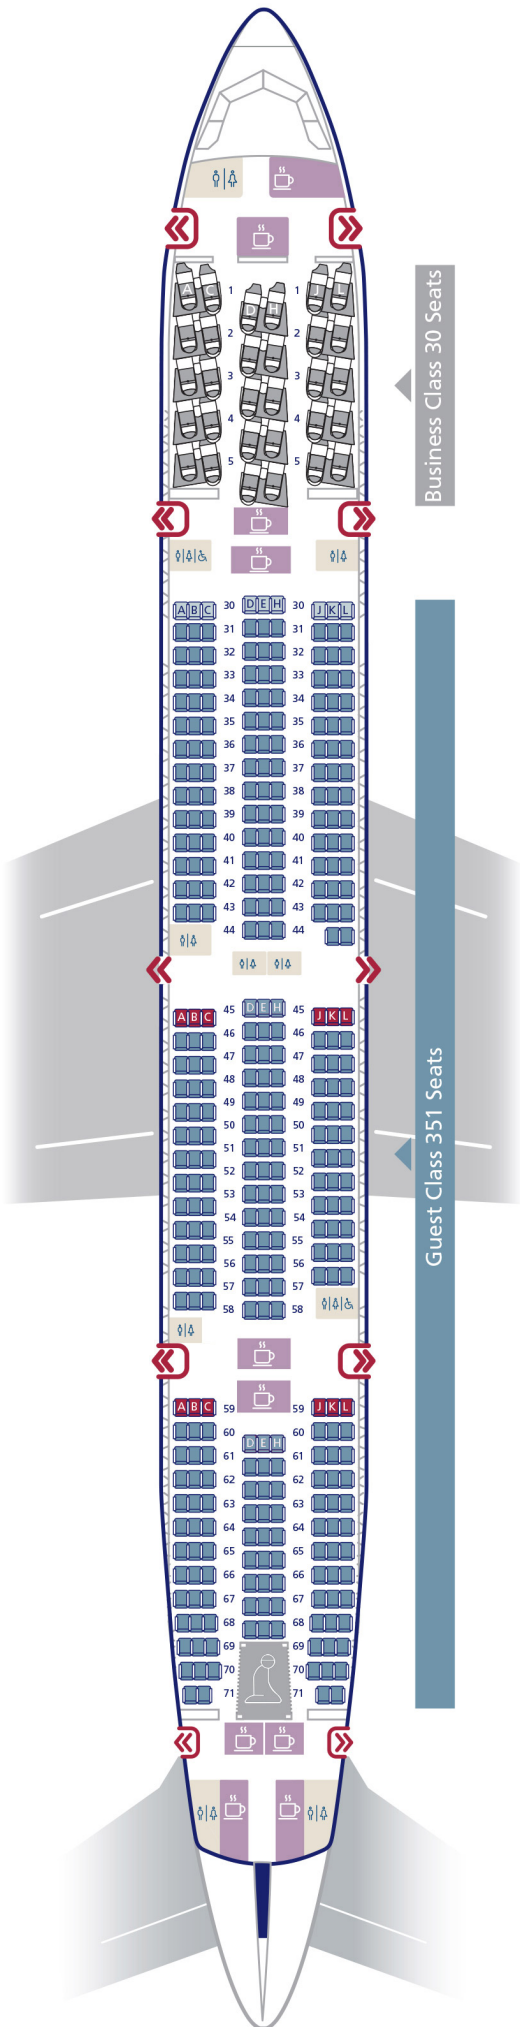

السعودية
SAUDIA

BOEING B777-368ER
(CONFIGURATION-77H)

AVAILABLE ONBOARD

Seats Configuration

Business Class	30 Seats
Economy Class	351 Seats

* SOME AMENITIES MIGHT BE AVAILABLE ON CERTAIN CLASSES *