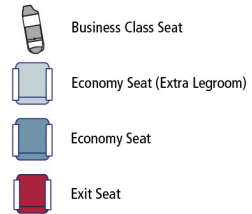

السعودية
SAUDIA

BOEING B777-368ER
(CONFIGURATION-77H)

AVAILABLE ONBOARD

Seats Configuration

Business Class	30 Seats
Economy Class	351 Seats

* SOME AMENITIES MIGHT BE AVAILABLE ON CERTAIN CLASSES *