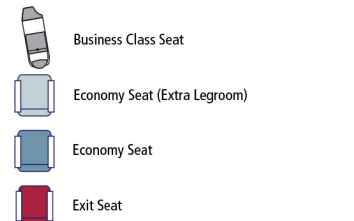

السعودية  
SAUDIA

BOEING B777-368ER  
(CONFIGURATION-77A)

AVAILABLE ONBOARD

### Seats Configuration

Business Class	30 Seats
Economy Class	383 Seats

Business Class 30 Seats

Guest Class 383 Seats

\* SOME AMENITIES MIGHT BE AVAILABLE ON CERTAIN CLASSES \*