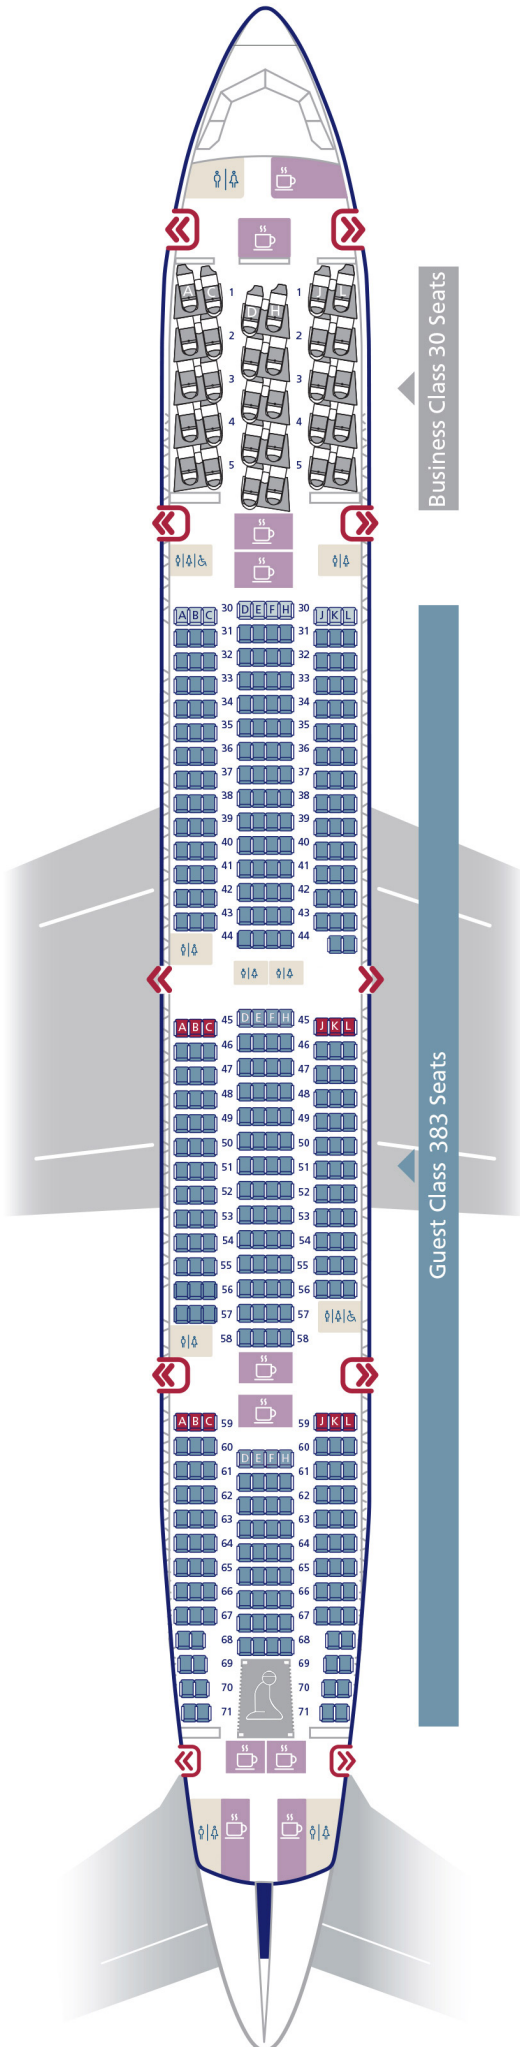

السعودية  
SAUDIA

BOEING B777-368ER  
(CONFIGURATION-77A)

AVAILABLE ONBOARD

### Seats Configuration

Business Class	30 Seats
Economy Class	383 Seats

Business Class 30 Seats

Guest Class 383 Seats

\* SOME AMENITIES MIGHT BE AVAILABLE ON CERTAIN CLASSES \*