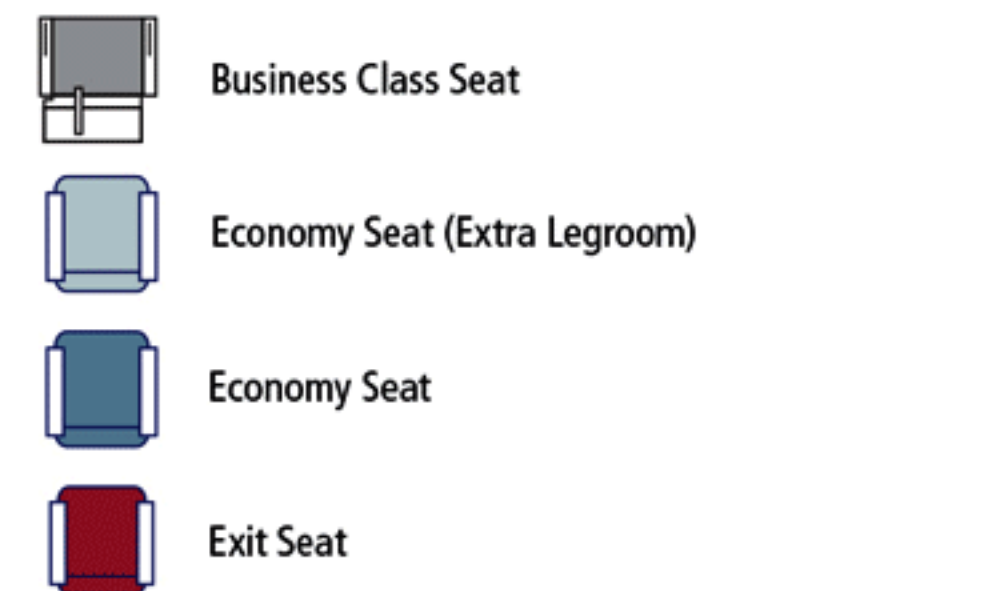

السعودية
SAUDIA

AIRBUS A320ceo-214
(CEO CONFIGURATION)

AVAILABLE ONBOARD

Seats Configuration

Business Class	12 Seats
Economy Class	132 Seats

* SOME AMENITIES MIGHT BE AVAILABLE ON CERTAIN CLASSES *