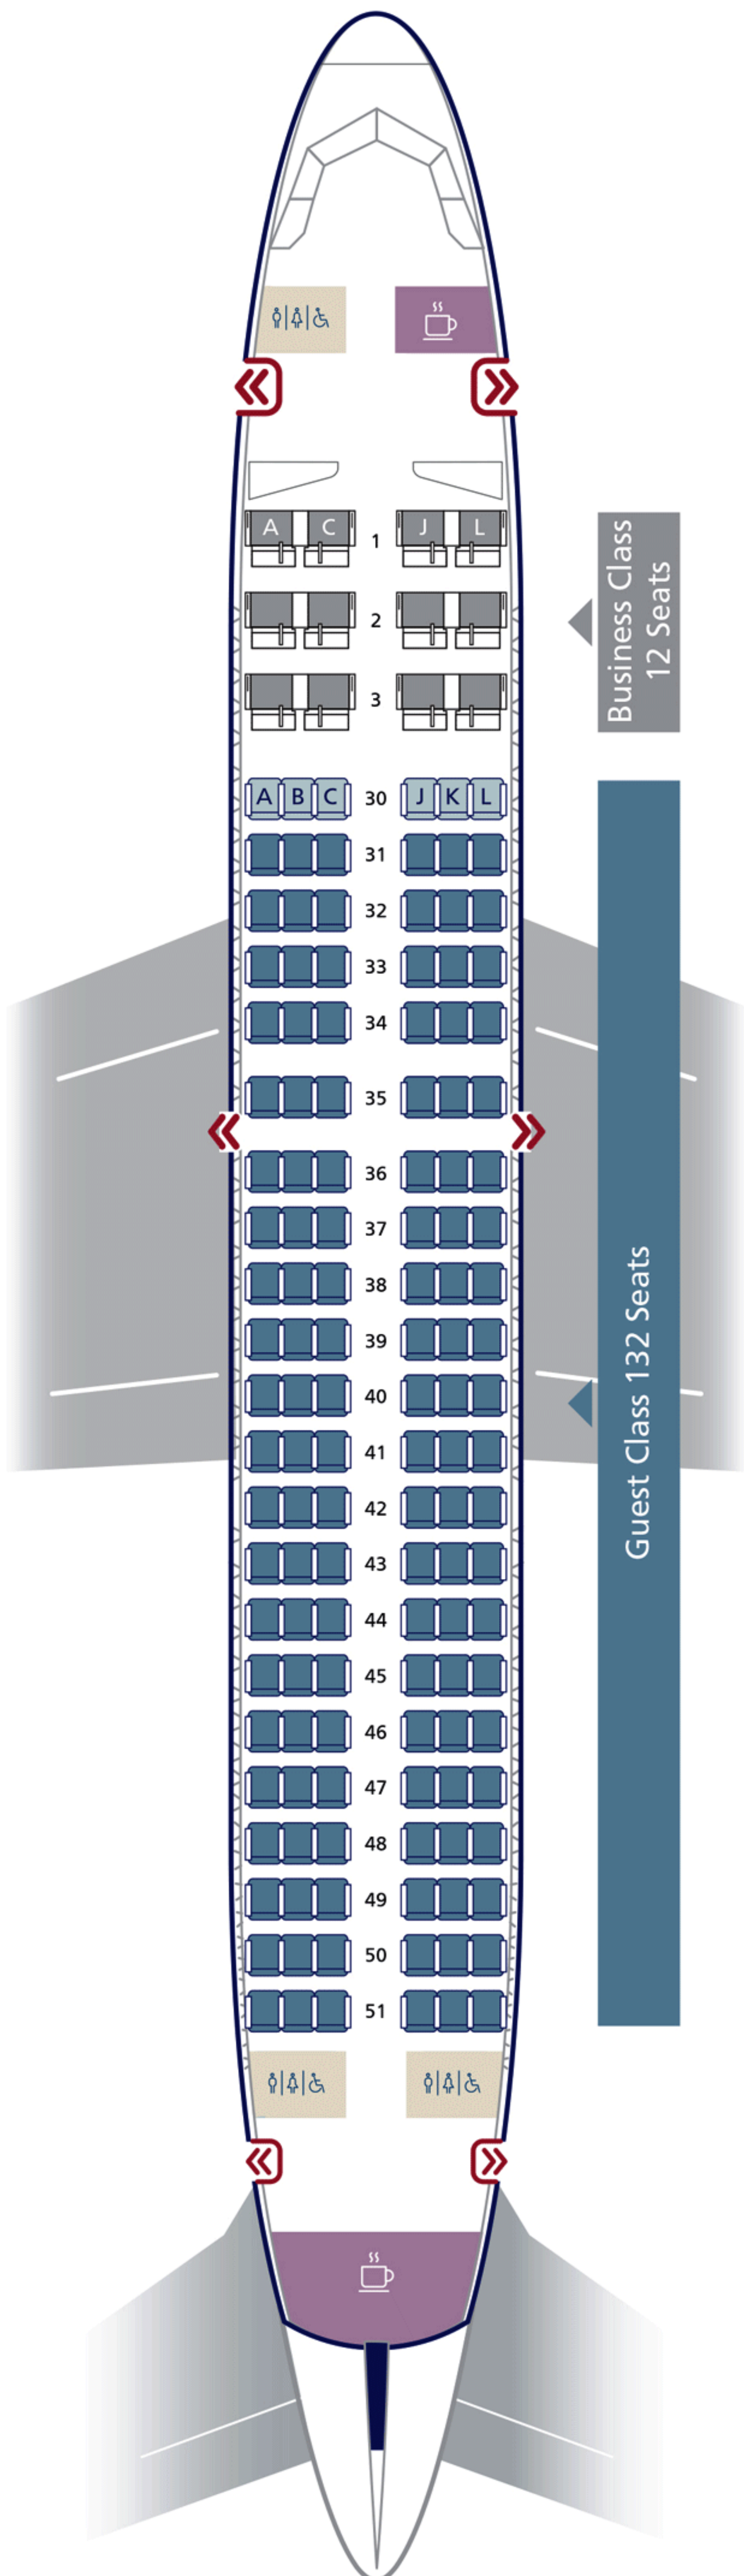

السعودية
SAUDIA

AIRBUS A320ceo-214
(CEO CONFIGURATION)

AVAILABLE ONBOARD

Seats Configuration

Business Class	12 Seats
Economy Class	132 Seats

* SOME AMENITIES MIGHT BE AVAILABLE ON CERTAIN CLASSES *