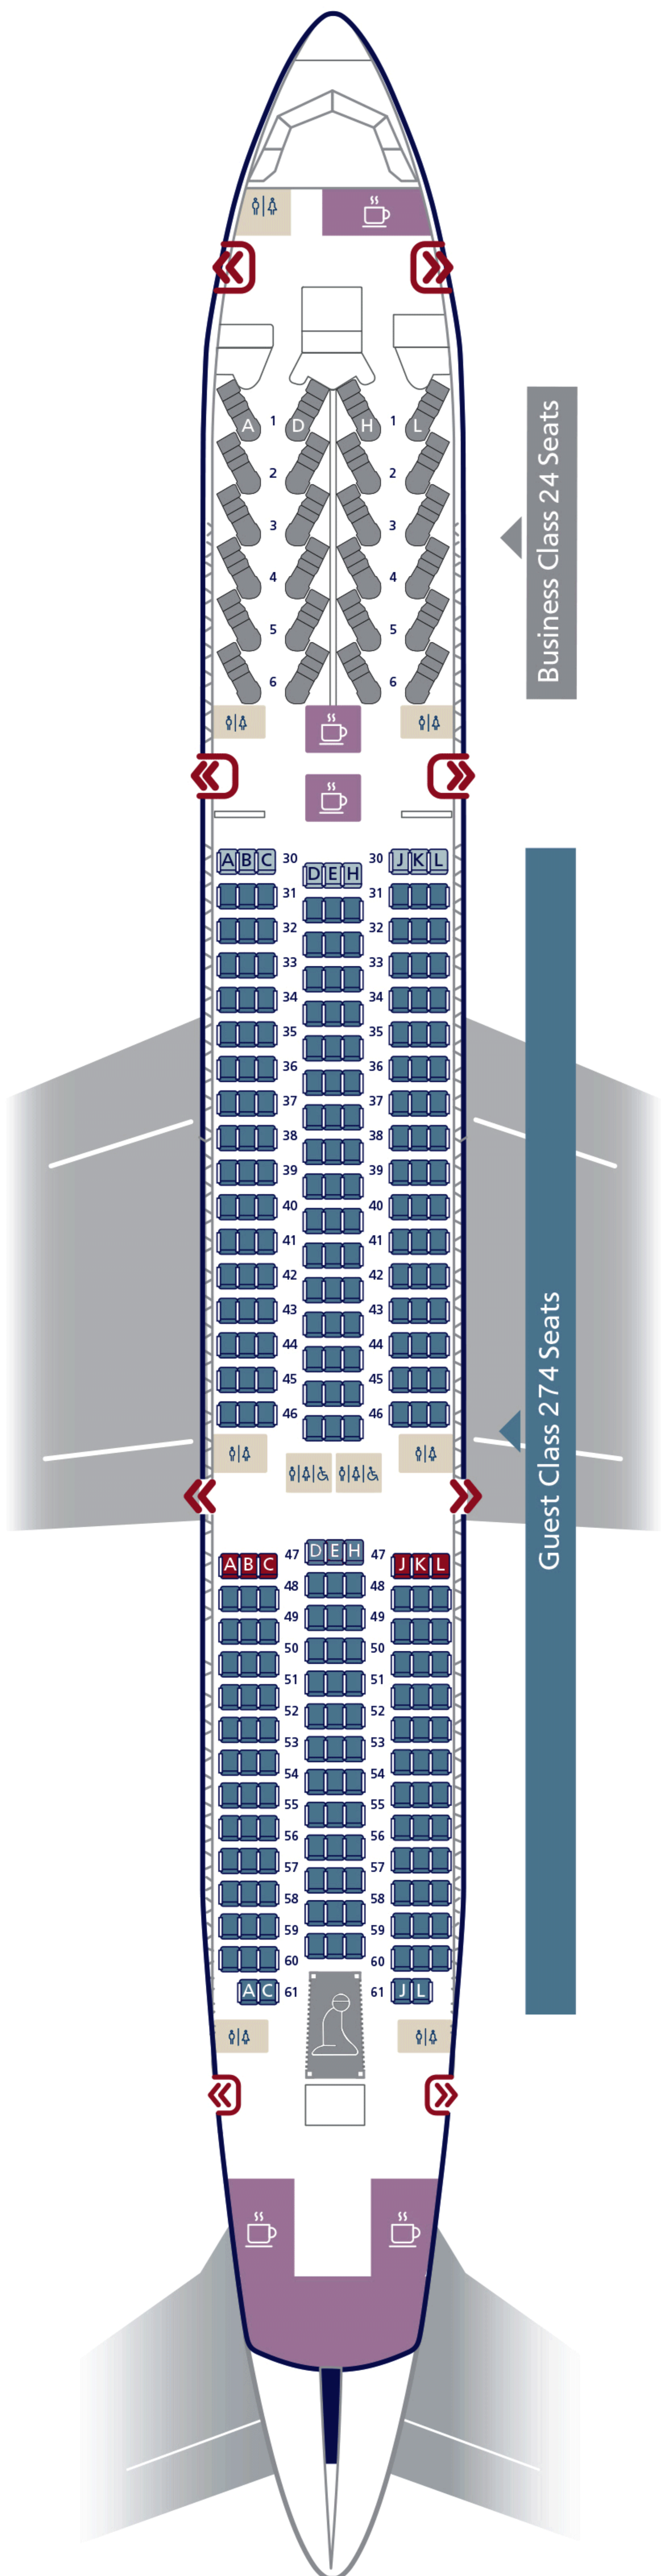

السعودية  
SAUDIA

BOEING B787-9  
(STANDARD CONFIGURATION)

AVAILABLE ONBOARD

Seats Configuration

Business Class	24 Seats
Economy Class	274 Seats

\* SOME AMENITIES MIGHT BE AVAILABLE ON CERTAIN CLASSES \*