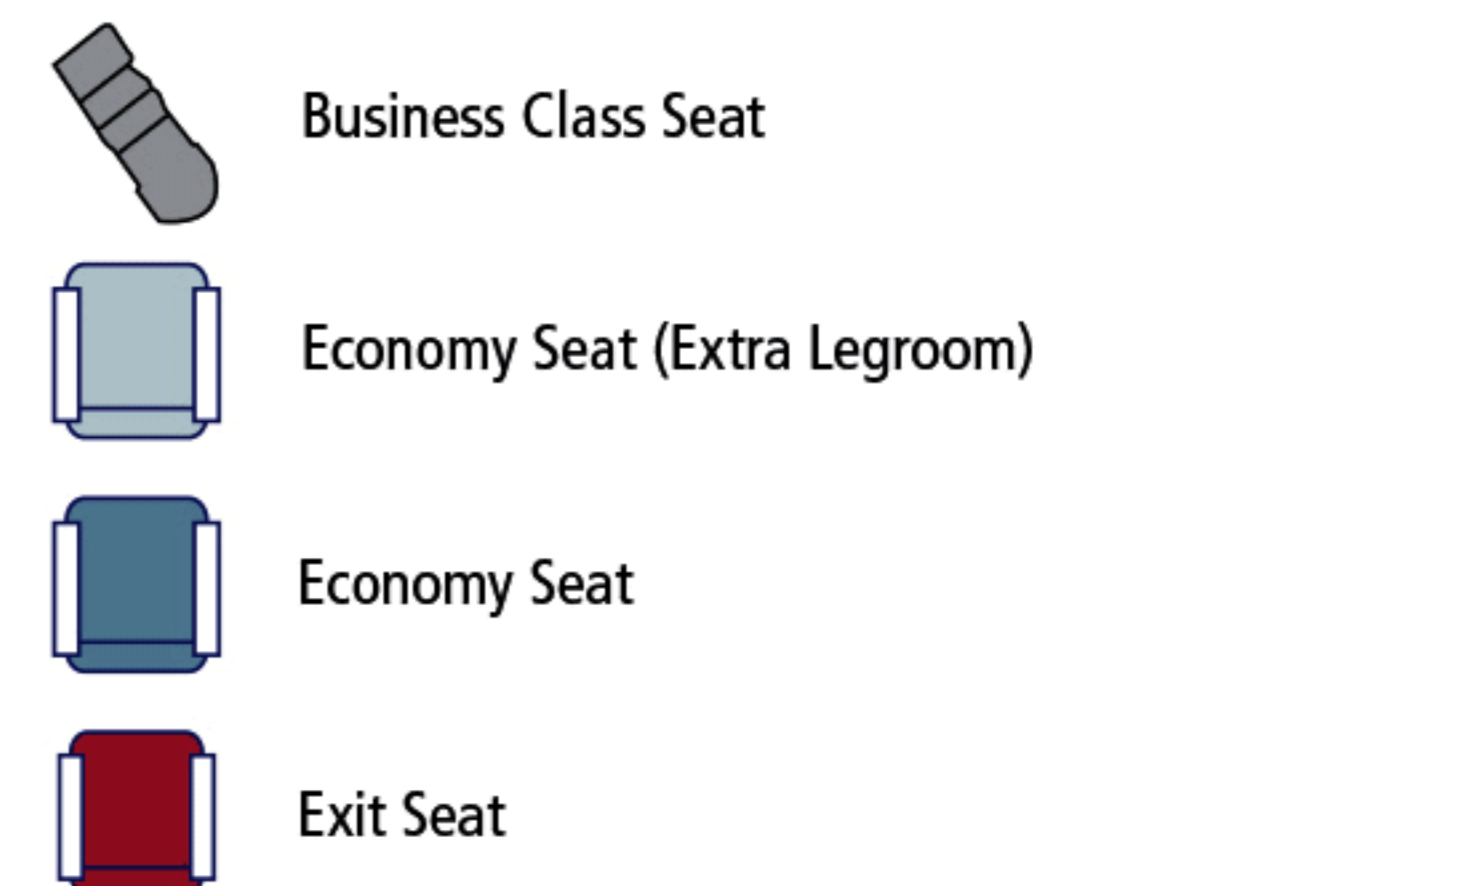

السعودية  
SAUDIA

BOEING B787-9  
(STANDARD CONFIGURATION)

AVAILABLE ONBOARD

Seats Configuration

Business Class	24 Seats
Economy Class	274 Seats

\* SOME AMENITIES MIGHT BE AVAILABLE ON CERTAIN CLASSES \*