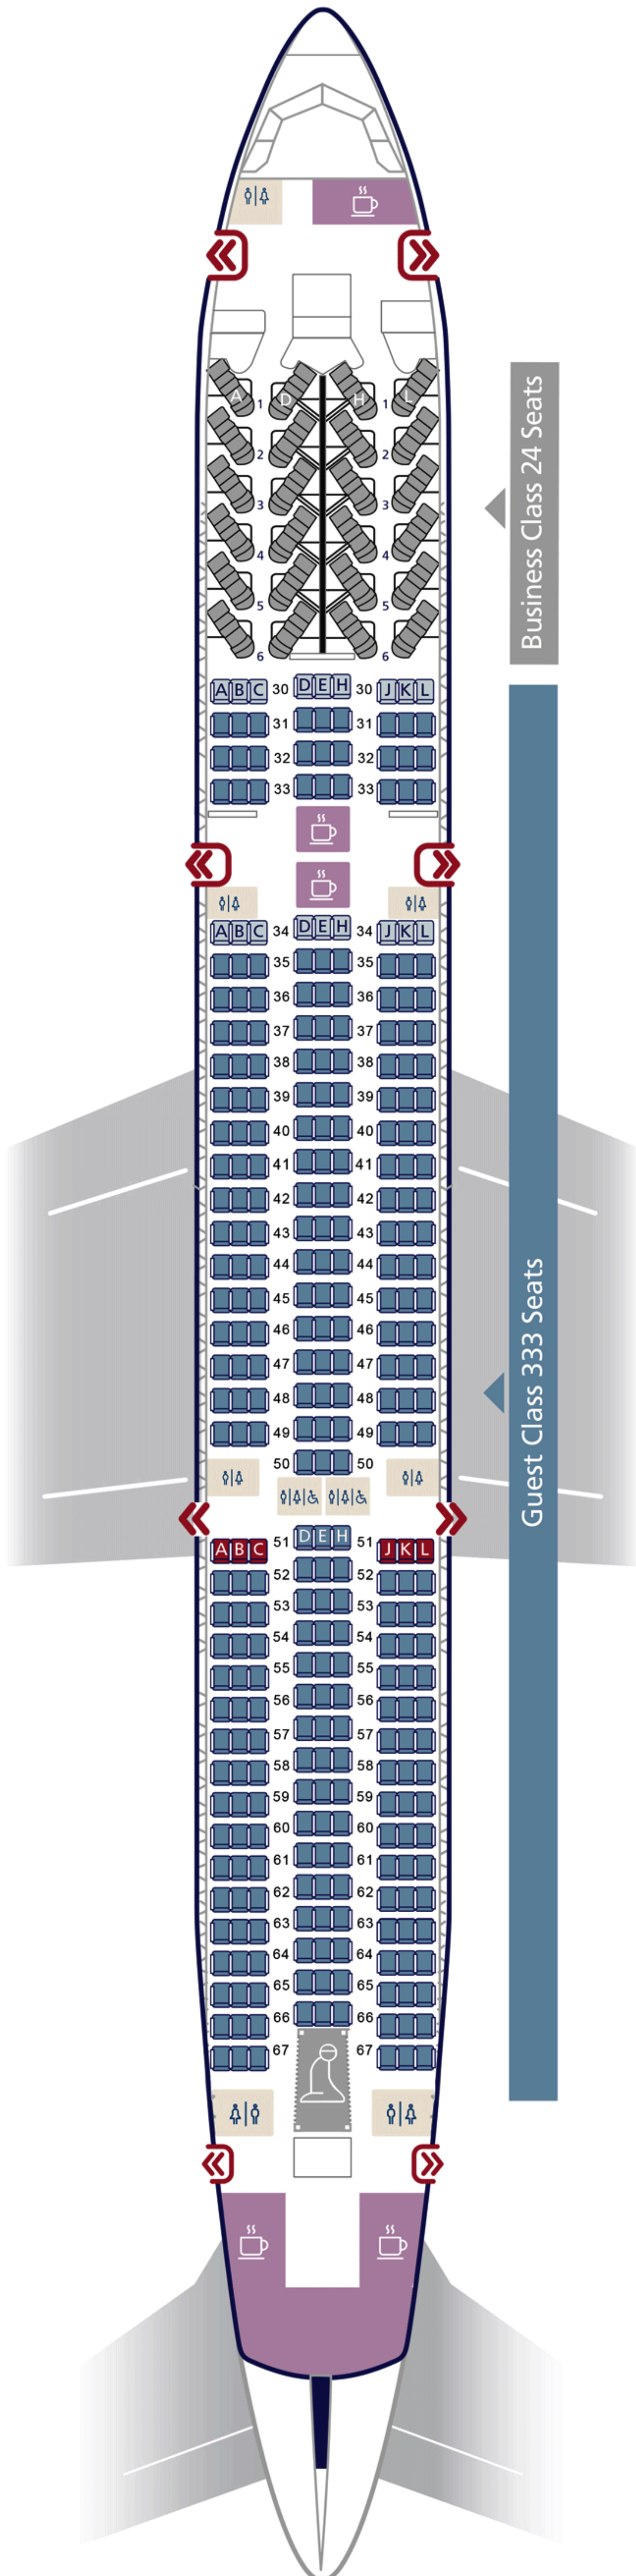

السعودية
SAUDIA

BOEING B787-10
(STANDARD CONFIGURATION)

Seats Configuration

Business Class	24 Seats
Economy Class	333 Seats

- Business Class Seat
- Economy Seat (Extra Legroom)
- Economy Seat
- Exit Seat
- Baby Bassinet (Subject to Availability)
- Prayer Area
- Exit
- Emergency Exit
- Toilet
- Toilet for handicapped guests
- Galley

*** SOME AMENITIES MIGHT BE AVAILABLE ON CERTAIN CLASSES ***