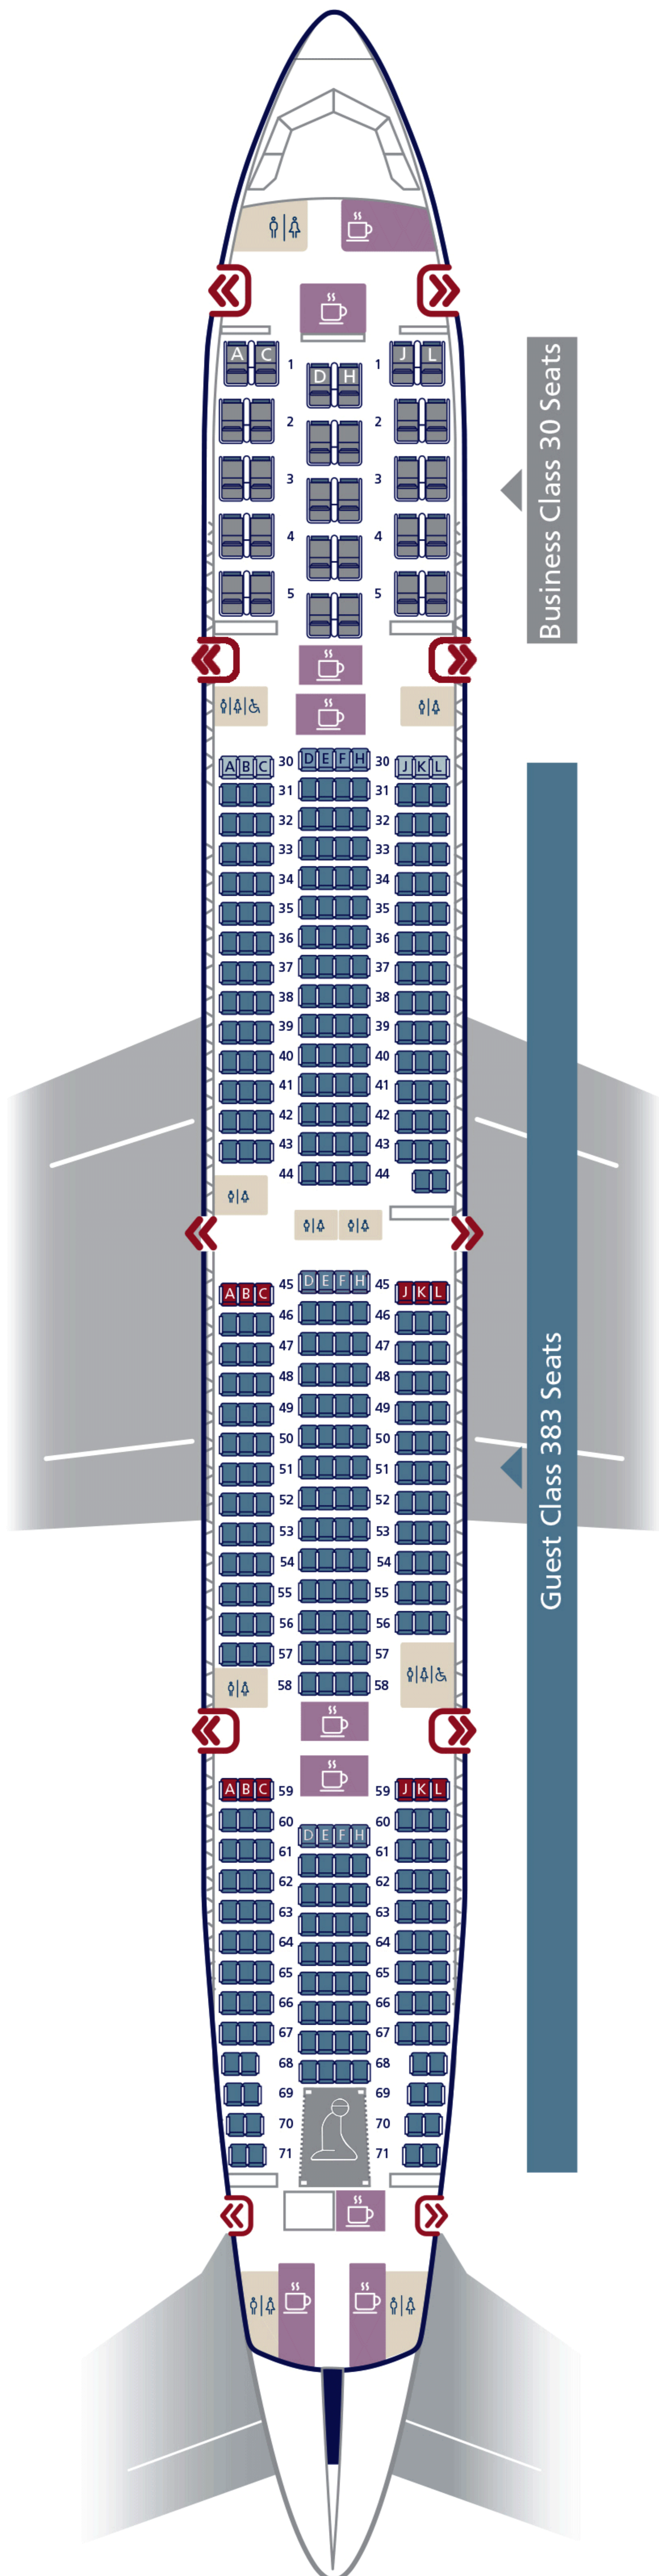

السعودية
SAUDIA

BOEING B777-368ER
(CONFIGURATION-773)

Seats Configuration

Business Class 30 Seats

Economy Class 383 Seats

OVERHEAD
SCREEN

PERSONAL
SCREEN

USB- Port

Power Outlet

Business Class Seat

Economy Seat (Extra Legroom)

Economy Seat

Exit Seat

Baby Bassinet (Subject to Availability)

Prayer Area

Exit

Emergency Exit

Toilet

Toilet for handicapped guests

Galley

* SOME AMENITIES MIGHT BE AVAILABLE ON CERTAIN CLASSES *