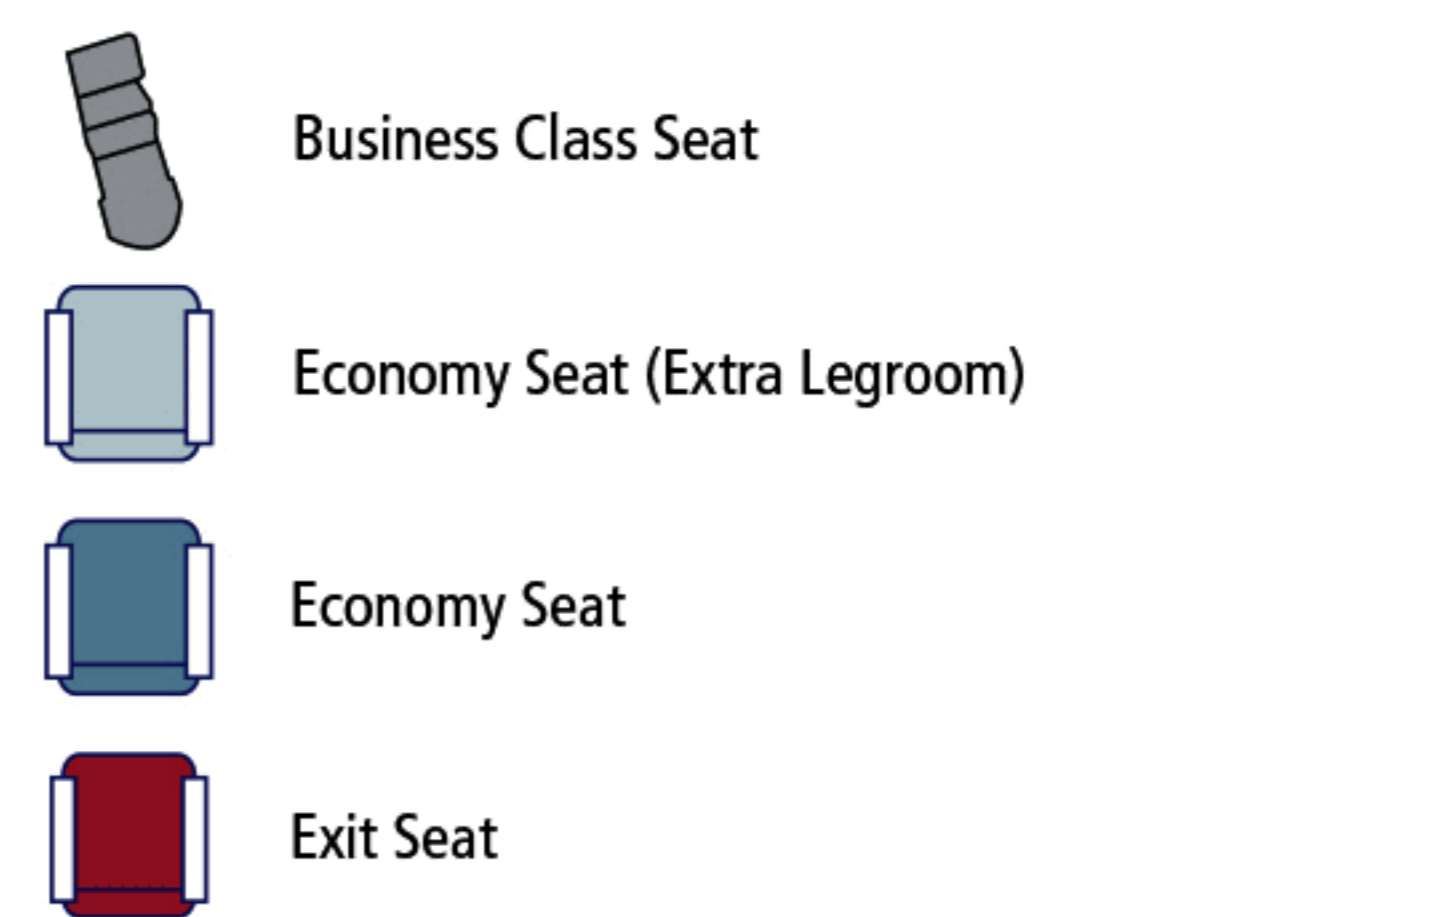

السعودية
SAUDIA

AIRBUS A330-343
(CONFIGURATION 33R)

AVAILABLE ONBOARD

Seats Configuration

Business Class 30 Seats

Economy Class 300 Seats

* SOME AMENITIES MIGHT BE AVAILABLE ON CERTAIN CLASSES *