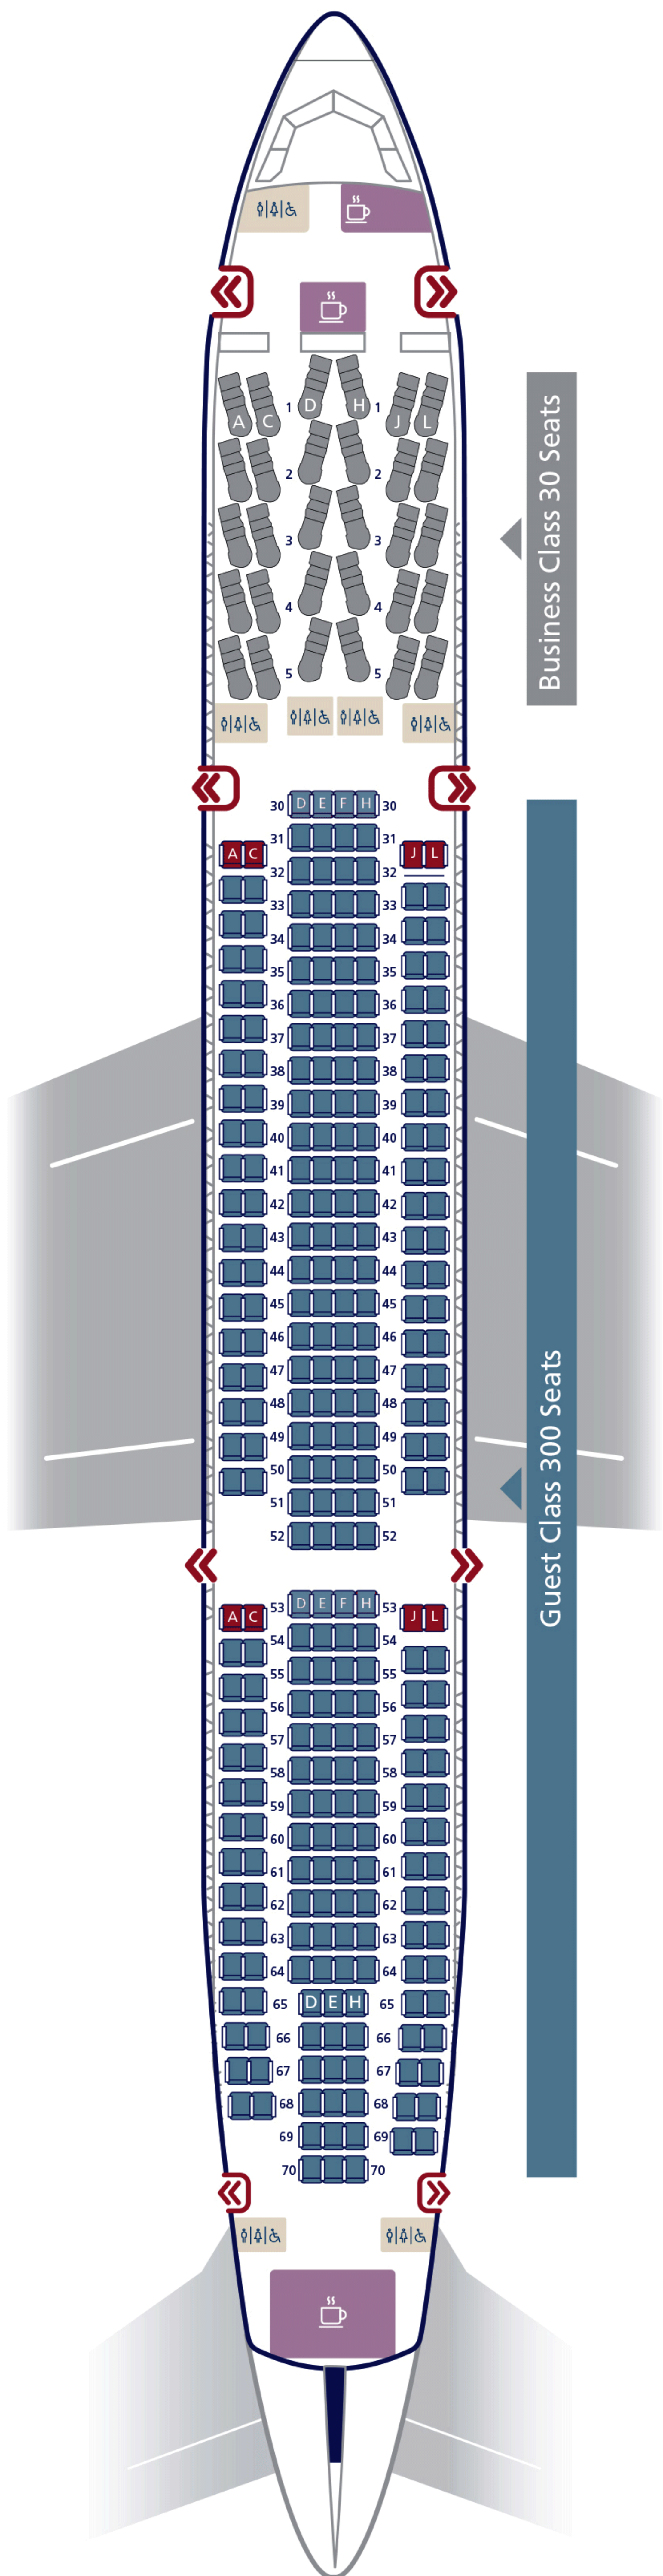

السعودية
SAUDIA

AIRBUS A330-343
(CONFIGURATION 33R)

AVAILABLE ONBOARD

Seats Configuration

Business Class 30 Seats

Economy Class 300 Seats

* SOME AMENITIES MIGHT BE AVAILABLE ON CERTAIN CLASSES *