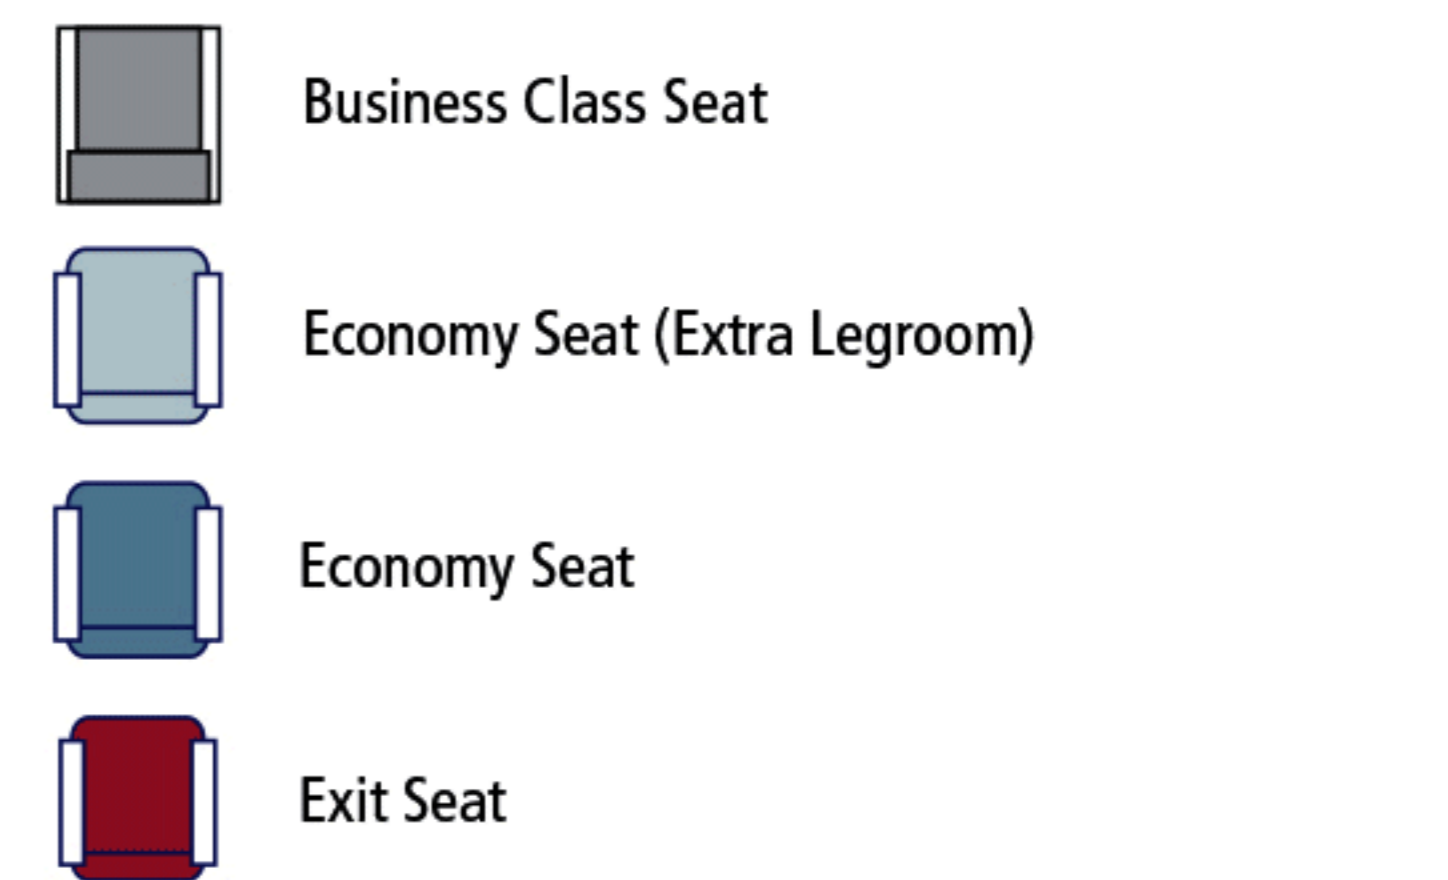

السعودية  
SAUDIA

AIRBUS A330-343  
(CONFIGURATION 33D)

AVAILABLE ONBOARD

### Seats Configuration

Business Class	36 Seats
Economy Class	252 Seats

\* SOME AMENITIES MIGHT BE AVAILABLE ON CERTAIN CLASSES \*