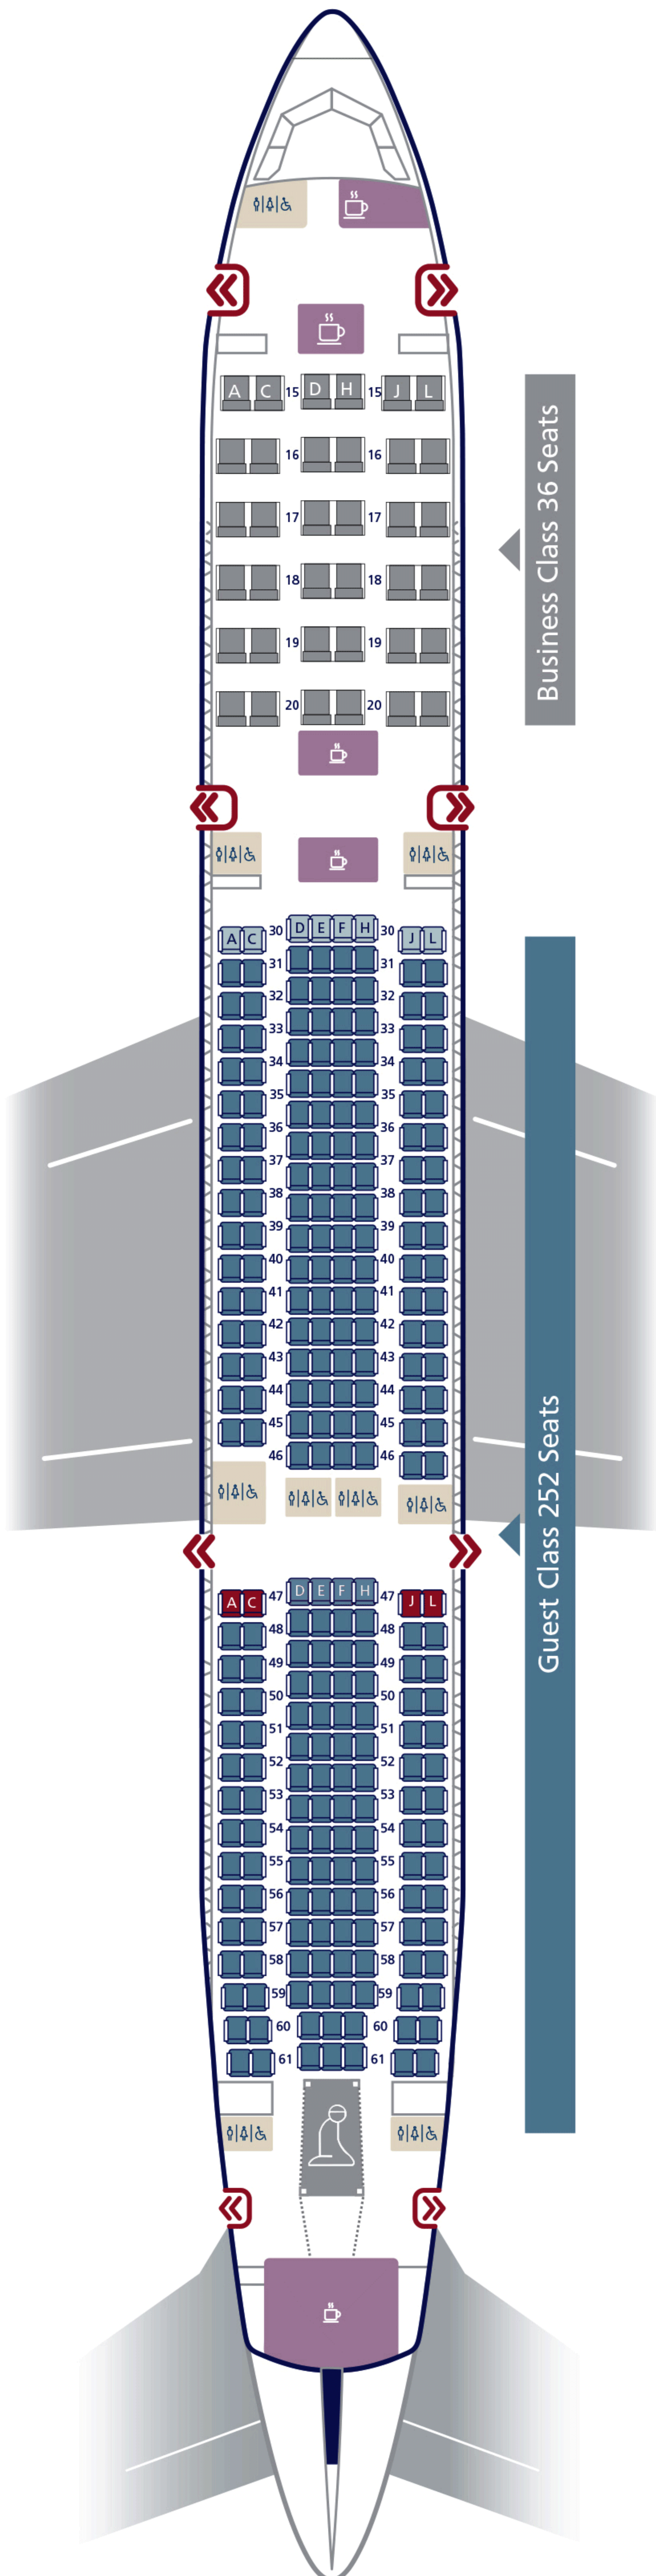

السعودية  
SAUDIA

AIRBUS A330-343  
(CONFIGURATION 33D)

AVAILABLE ONBOARD

### Seats Configuration

Business Class	36 Seats
Economy Class	252 Seats

\* SOME AMENITIES MIGHT BE AVAILABLE ON CERTAIN CLASSES \*