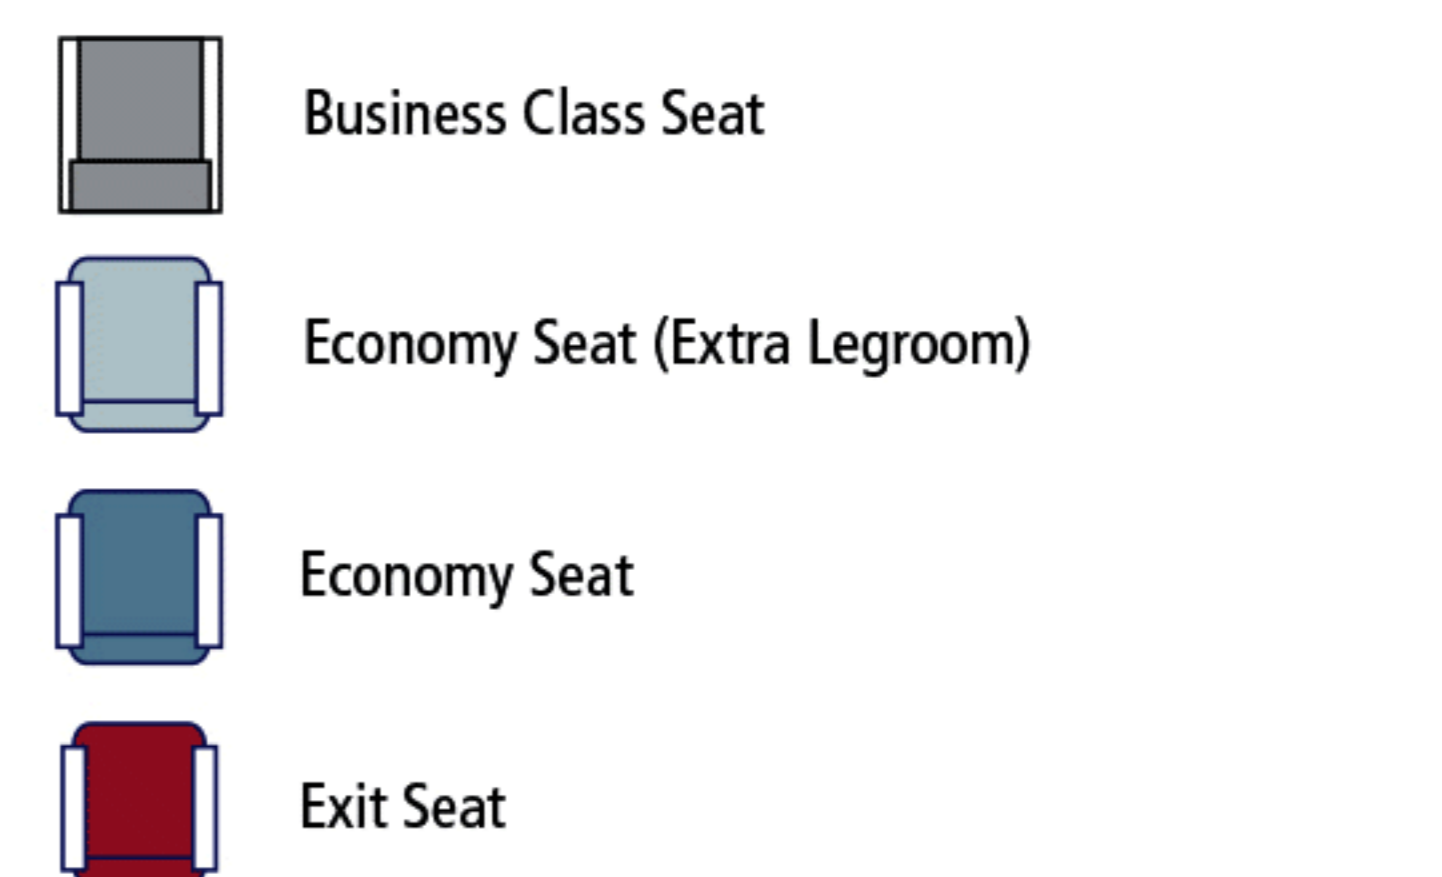

السعودية
SAUDIA

AIRBUS A330-343
(CONFIGURATION 333)

AVAILABLE ONBOARD

Seats Configuration

Business Class 36 Seats

Economy Class 262 Seats

* SOME AMENTIES MIGHT BE AVAILABLE ON CERTIN CLASSES *