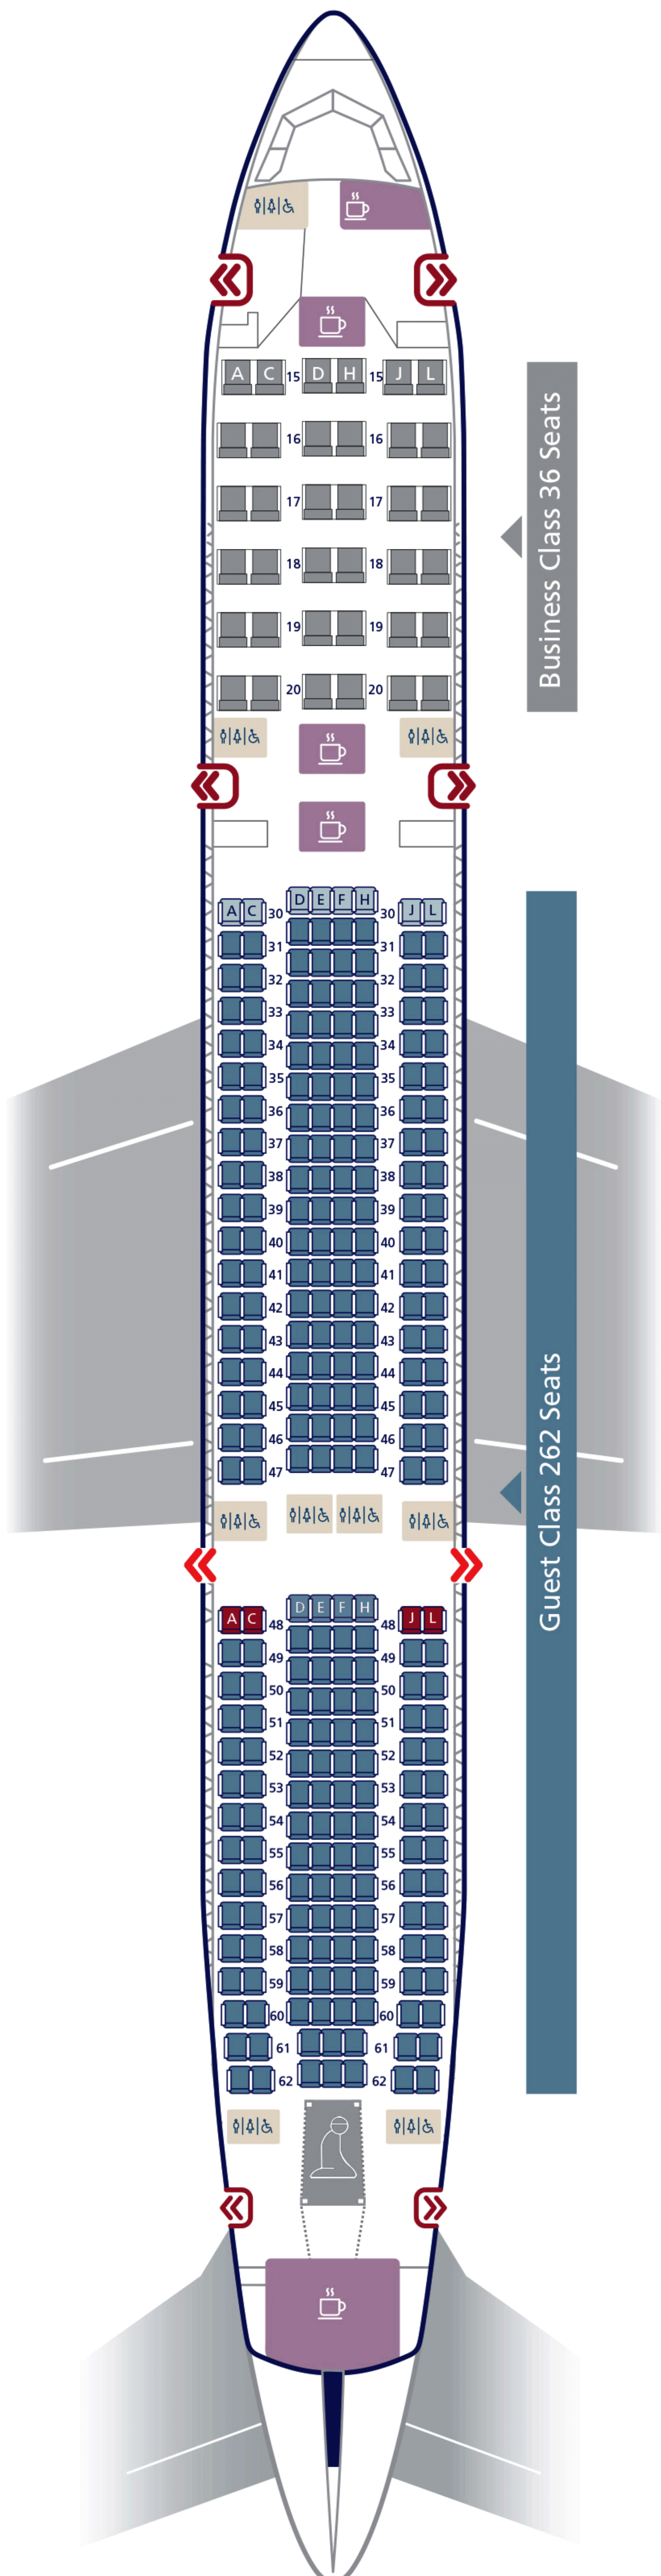

السعودية
SAUDIA

AIRBUS A330-343
(CONFIGURATION 333)

AVAILABLE ONBOARD

Seats Configuration

Business Class 36 Seats

Economy Class 262 Seats

* SOME AMENTIES MIGHT BE AVAILABLE ON CERTIN CLASSES *