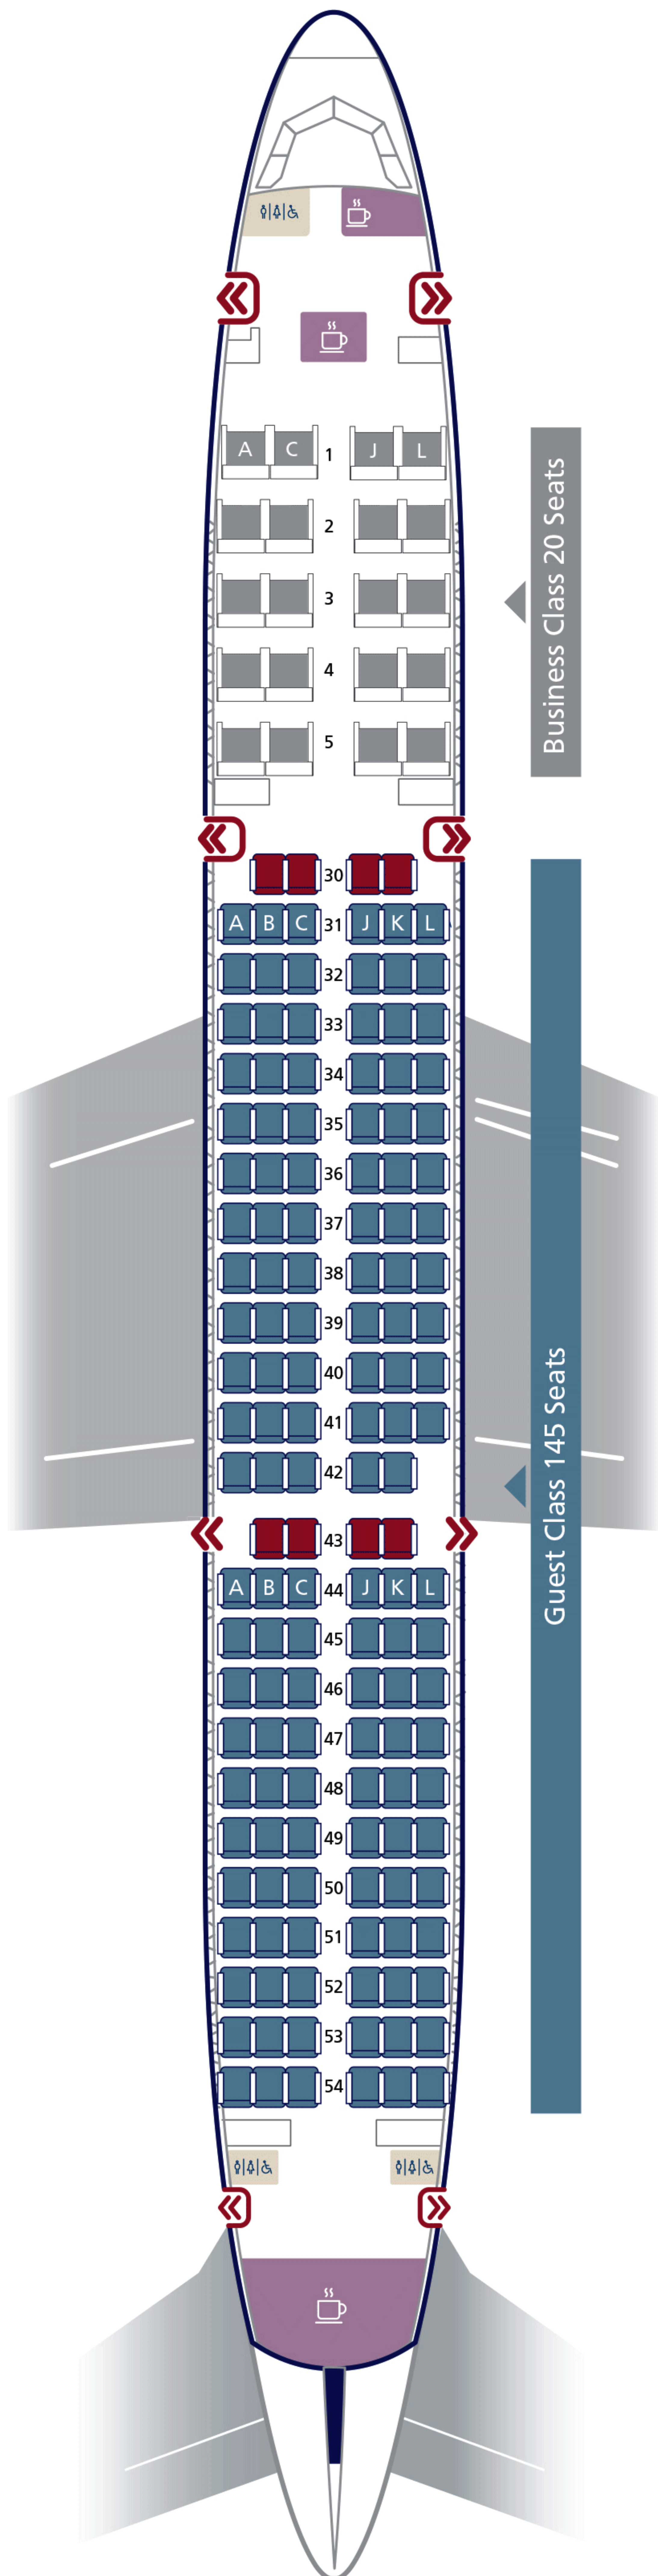

السعودية
SAUDIA

AIRBUS A321-211
(STANDARD CONFIGURATION)

Seats Configuration

Business Class

20 Seats

Economy Class

145 Seats

Business Class Seat

Economy Seat (Extra Legroom)

Economy Seat

Exit Seat

Baby Bassinet (Subject to Availability)

Exit

Emergency Exit

Toilet

Toilet for handicapped guests