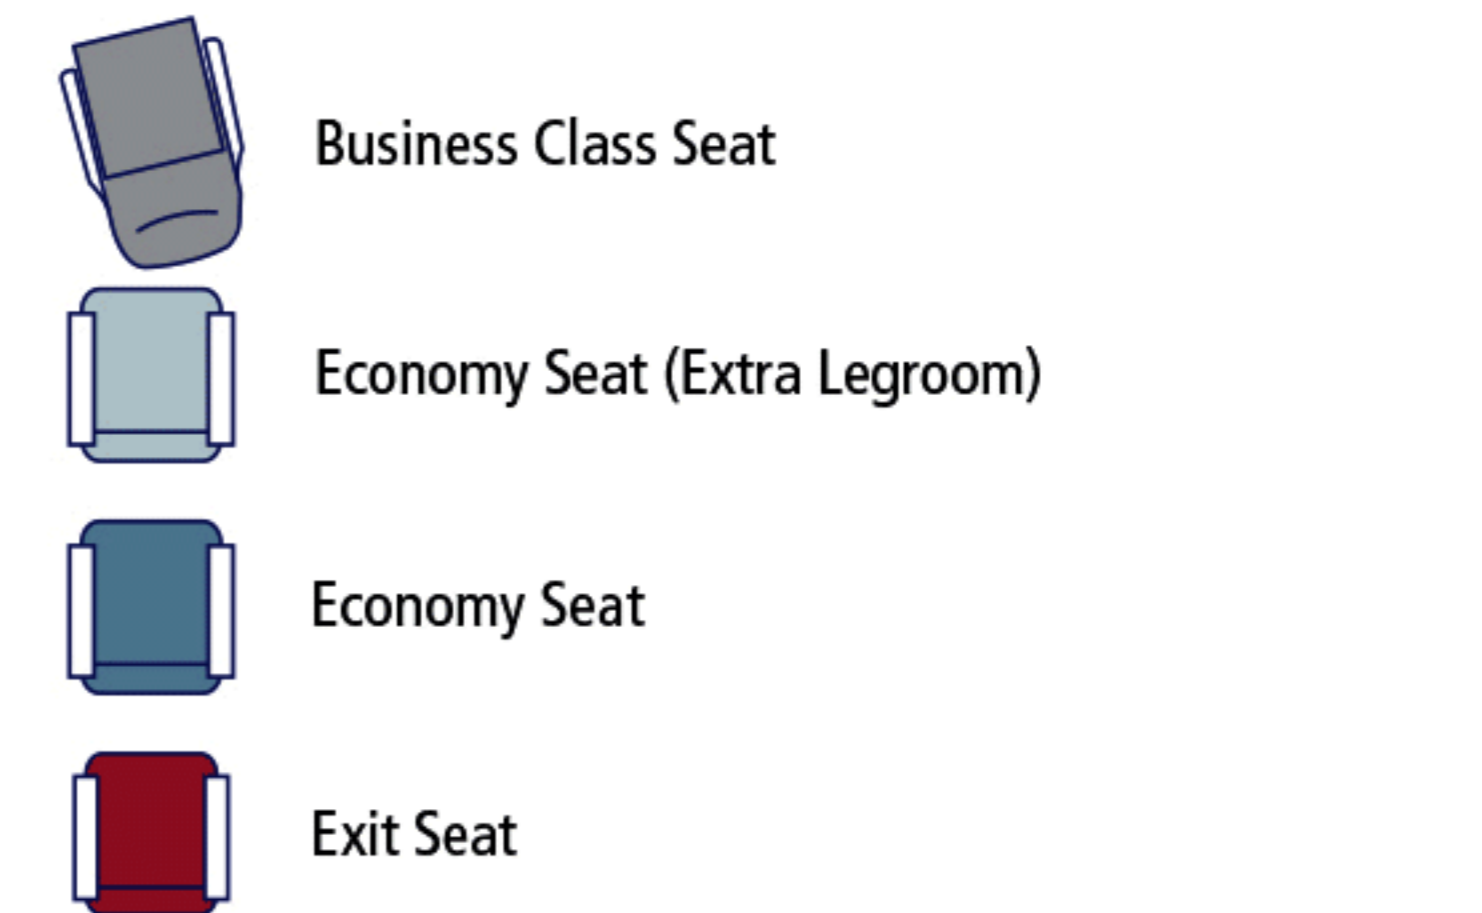

السعودية
SAUDIA

AIRBUS A320-214
(CONFIGURATION-32U)

AVAILABLE ONBOARD

Seats Configuration

Business Class	20 Seats
Economy Class	90 Seats

* SOME AMENITIES MIGHT BE AVAILABLE ON CERTAIN CLASSES *