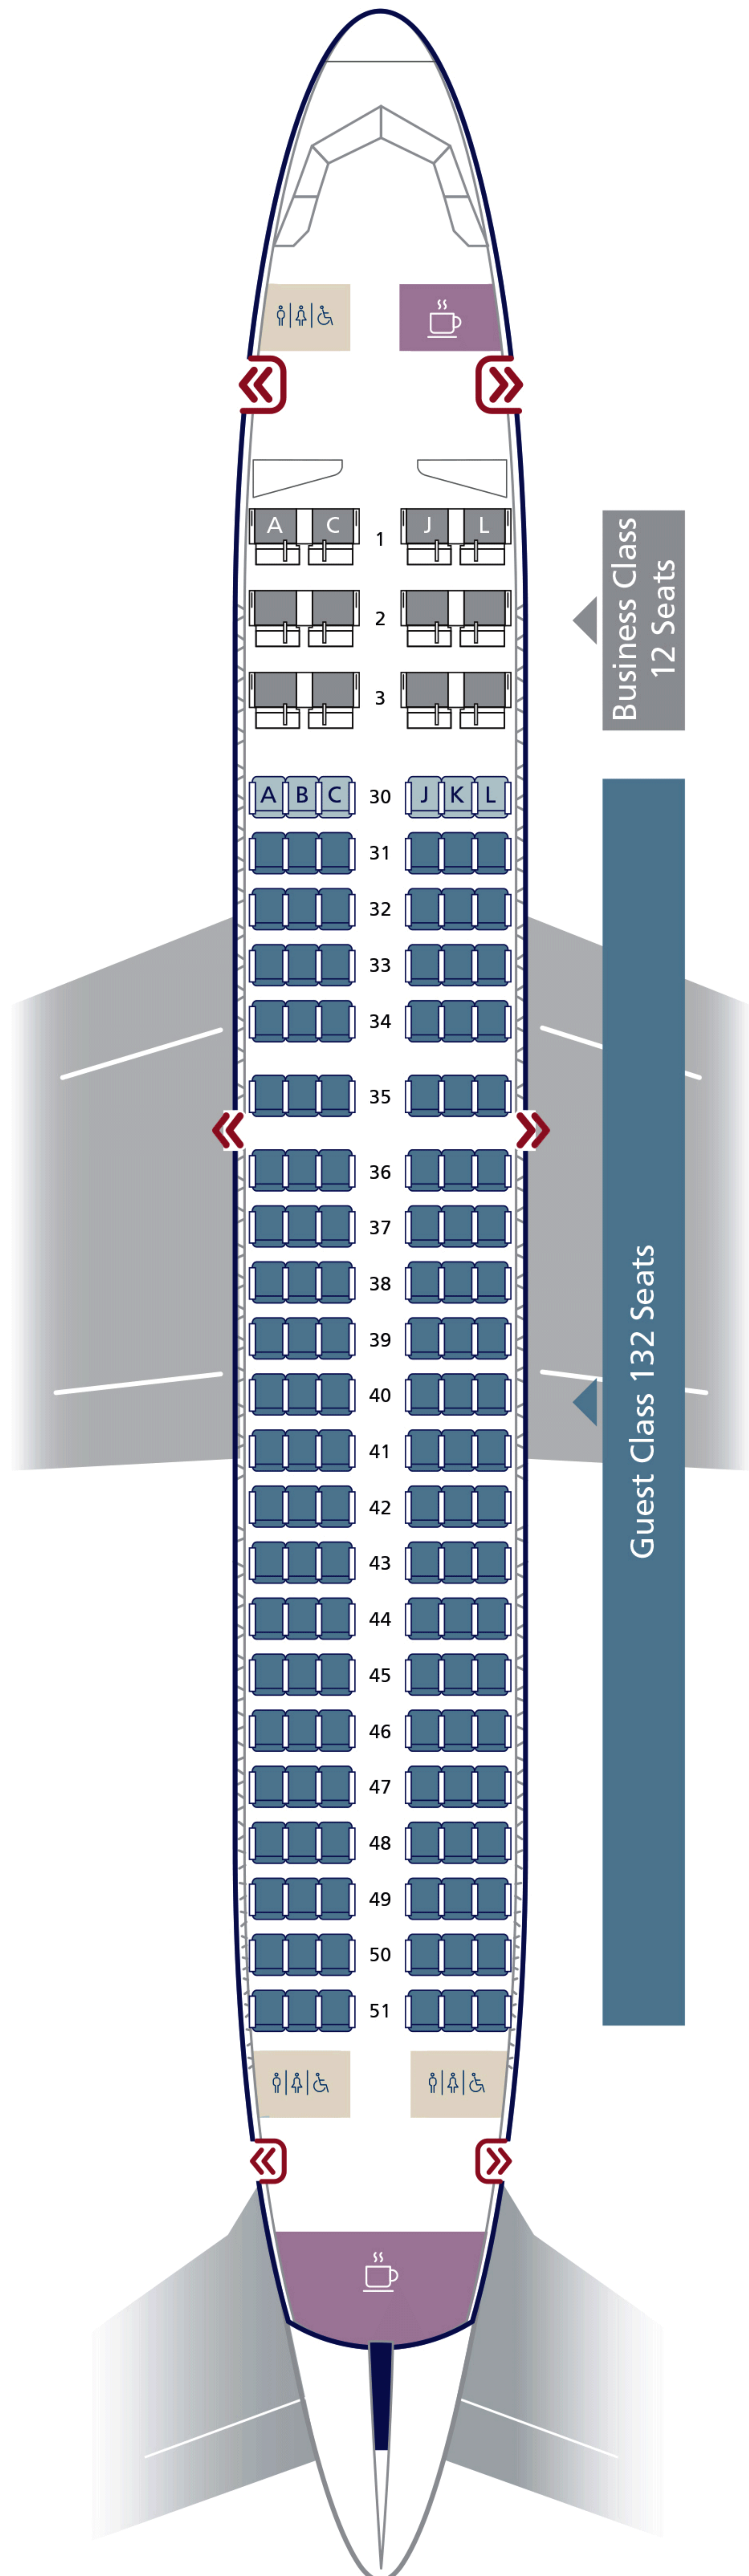

السعودية
SAUDIA

AIRBUS A320ceo-214
(CEO CONFIGURATION)

AVAILABLE ONBOARD

Seats Configuration

Business Class 12 Seats

Economy Class 132 Seats

* SOME AMENITIES MIGHT BE AVAILABLE ON CERTAIN CLASSES *