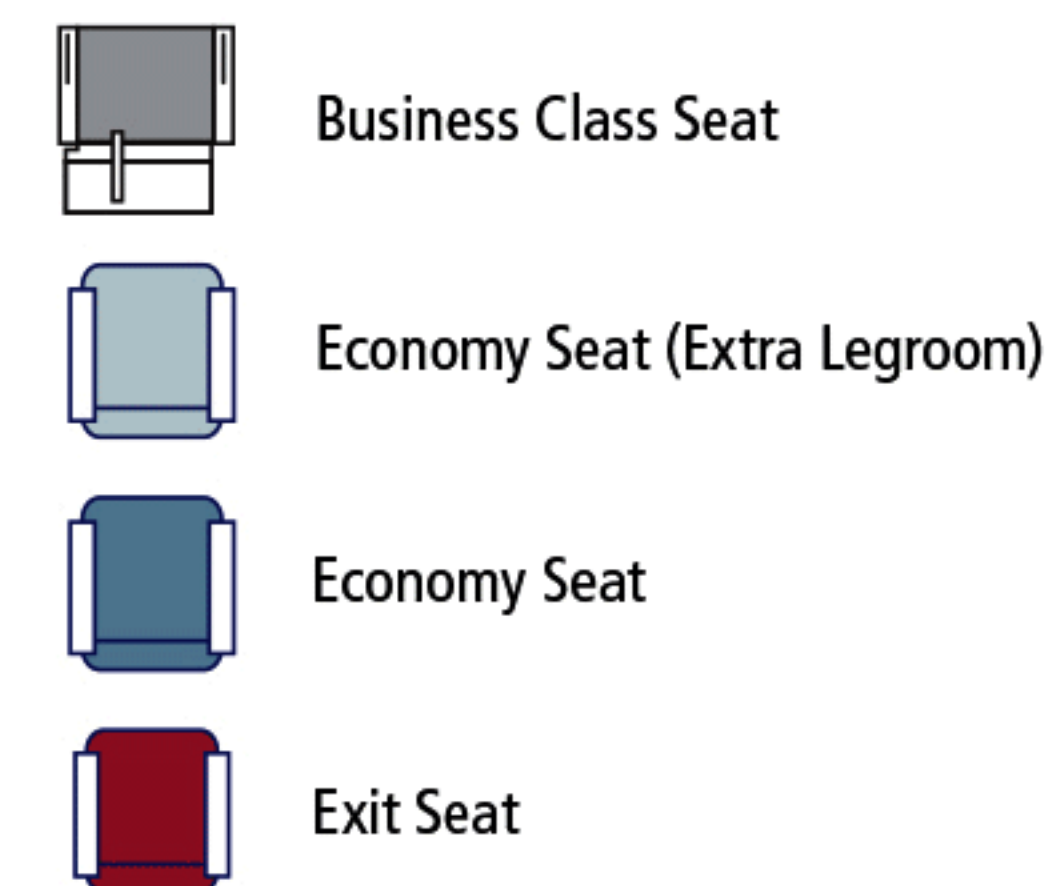

السعودية
SAUDIA

AIRBUS A320ceo-214
(CEO CONFIGURATION)

AVAILABLE ONBOARD

Seats Configuration

Business Class 12 Seats

Economy Class 132 Seats

* SOME AMENITIES MIGHT BE AVAILABLE ON CERTAIN CLASSES *