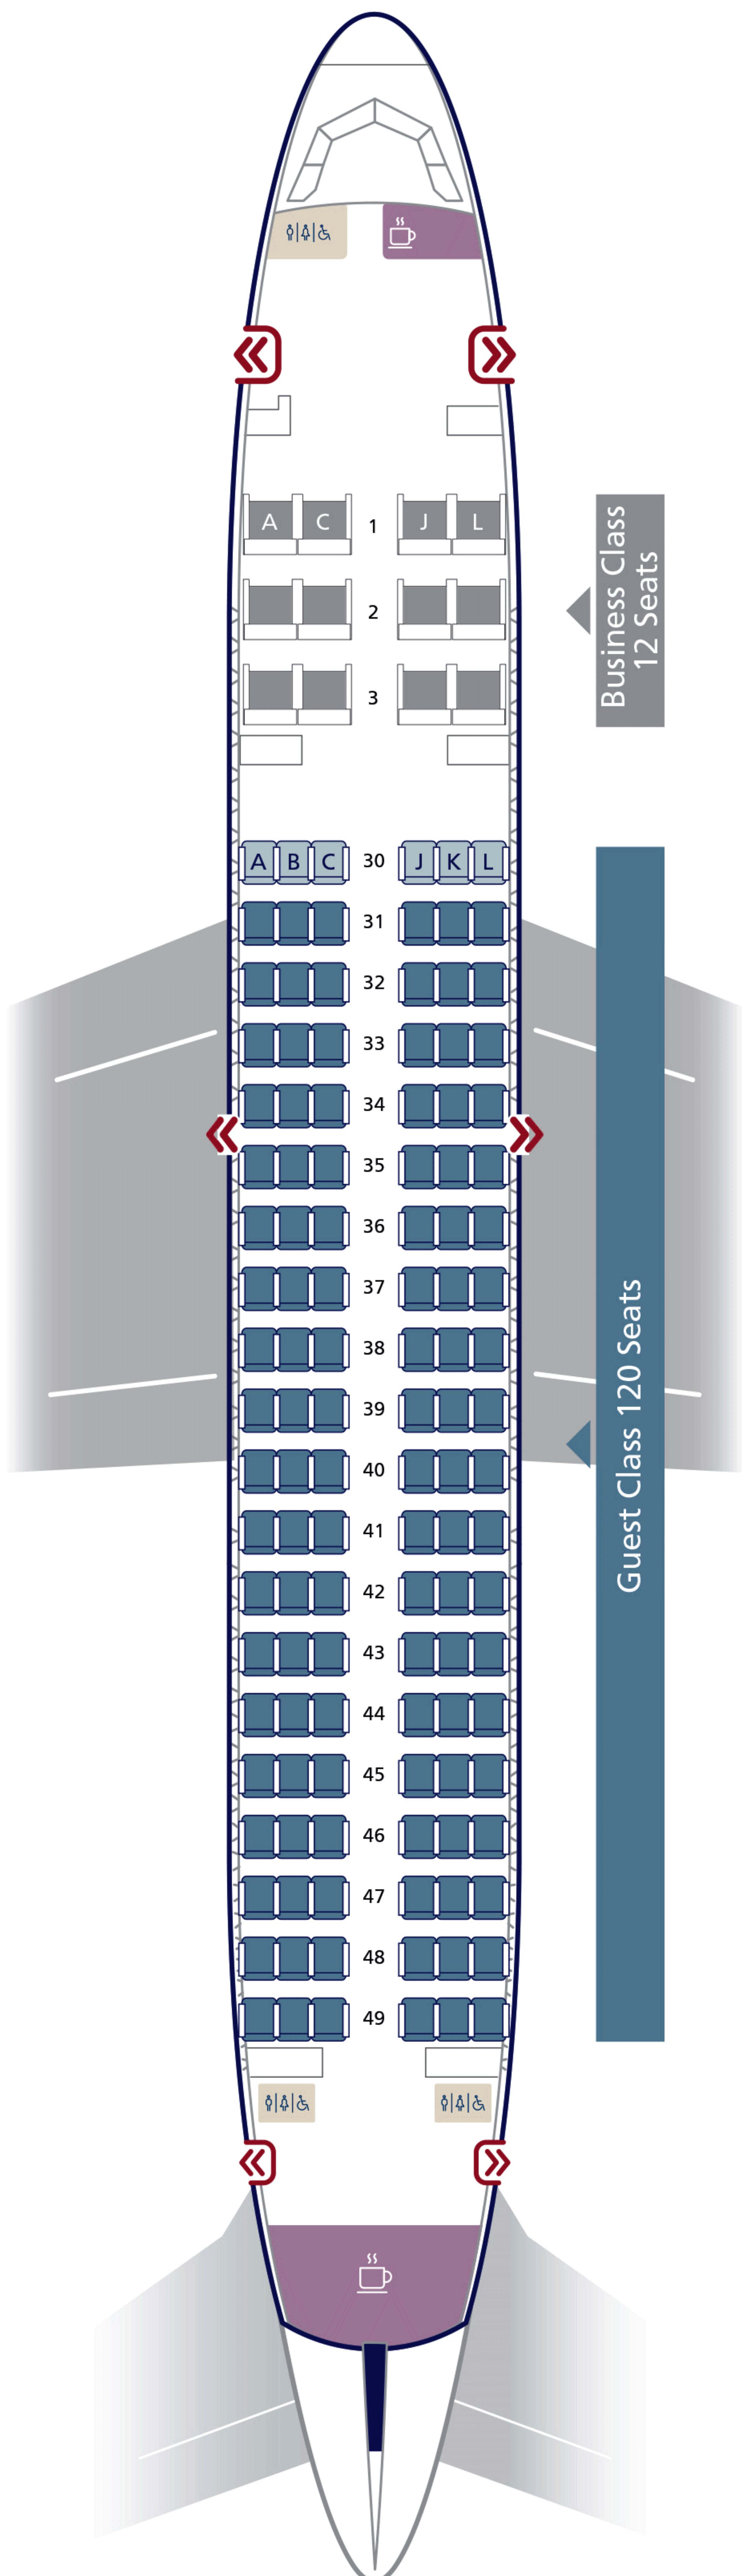

السعودية
SAUDIA

AIRBUS A320-214
(STANDARD CONFIGURATION)

Seats Configuration

Business Class 12 Seats

Economy Class 120 Seats

OVERHEAD
SCREEN

PERSONAL
SCREEN

USB- Port

Power Outlet

Business Class Seat

Economy Seat (Extra Legroom)

Economy Seat

Exit Seat

Baby Bassinet (Subject to Availability)

Exit

Emergency Exit

Toilet

Toilet for handicapped guests

Galley

* SOME AMENITIES MIGHT BE AVAILABLE ON CERTAIN CLASSES *