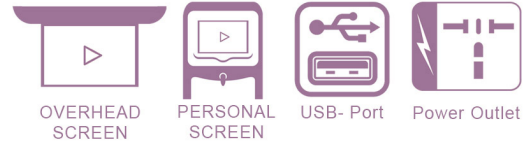

BOEING B787-9
(STANDARD CONFIGURATION)

AVAILABLE ONBOARD

Seats Configuration

Business Class	24 Seats
Economy Class	274 Seats

* SOME AMENITIES MIGHT BE AVAILABLE ON CERTAIN CLASSES *