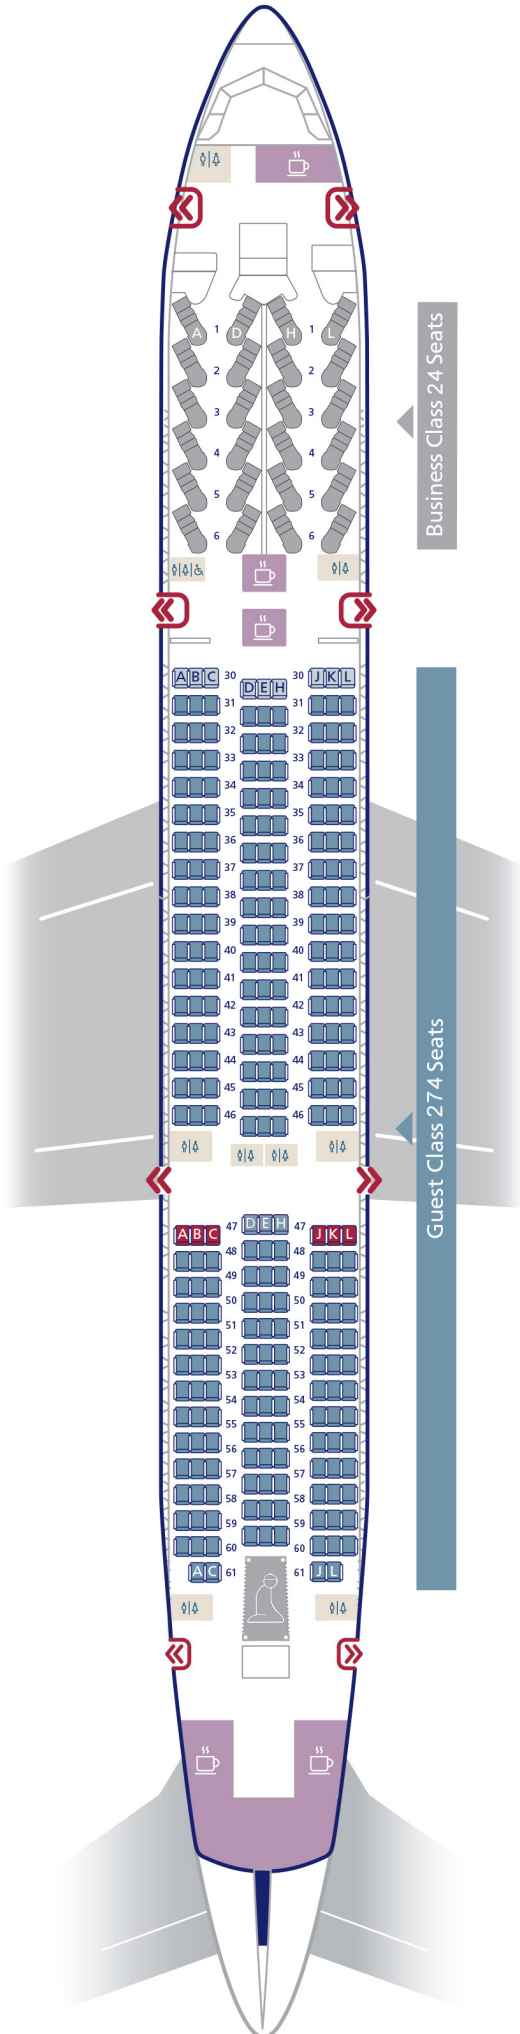

BOEING B787-9
(STANDARD CONFIGURATION)

AVAILABLE ONBOARD

Seats Configuration

Business Class	24 Seats
Economy Class	274 Seats

* SOME AMENITIES MIGHT BE AVAILABLE ON CERTAIN CLASSES *