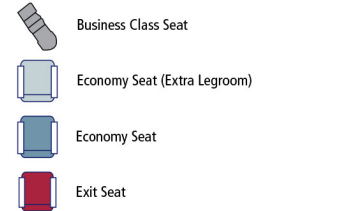

BOEING B787-9
(STANDARD CONFIGURATION)

AVAILABLE ONBOARD

Seats Configuration

Business Class	24 Seats
Economy Class	274 Seats

* SOME AMENITIES MIGHT BE AVAILABLE ON CERTAIN CLASSES *