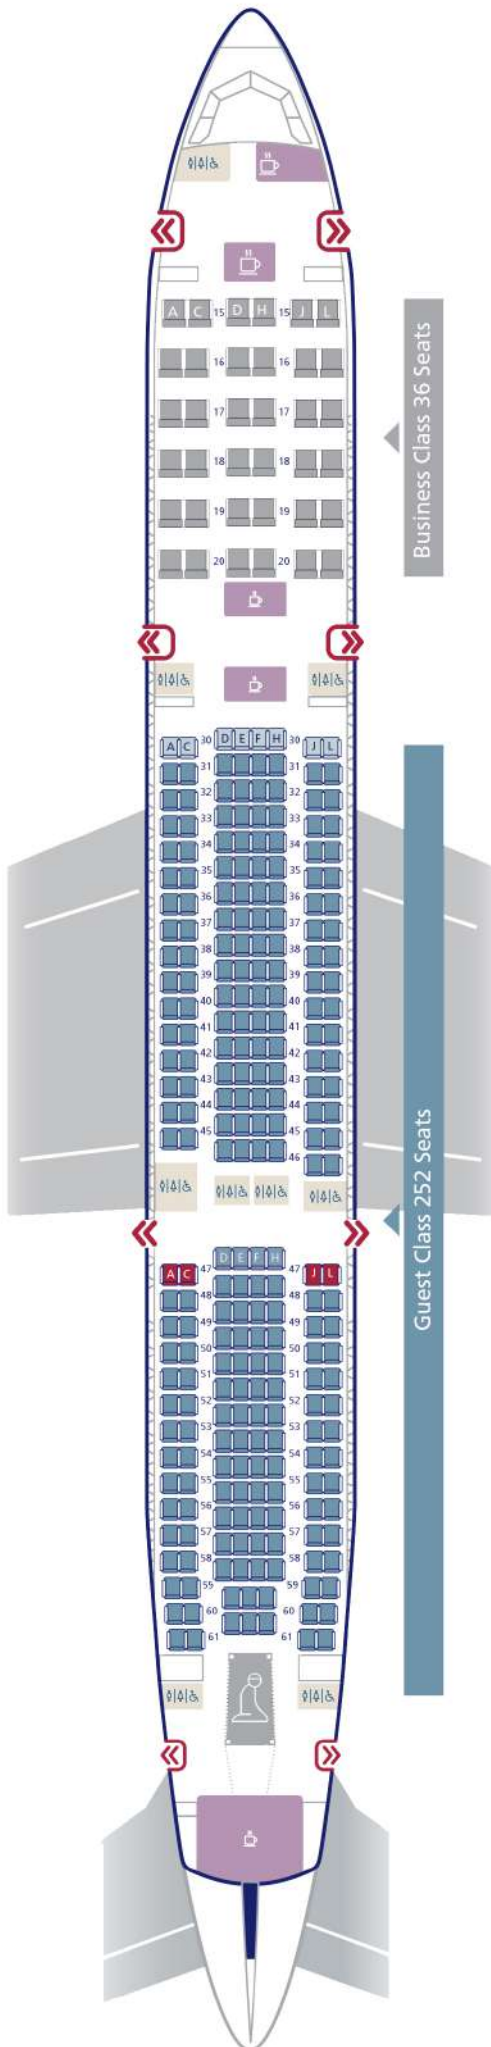

السعودية
SAUDIA

AIRBUS A330-343
(CONFIGURATION 33D)

AVAILABLE ONBOARD

Seats Configuration

Business Class	36 Seats
Economy Class	252 Seats

- Business Class Seat
- Economy Seat (Extra Legroom)
- Economy Seat
- Exit Seat

Baby Bassinet (Subject to Availability)

Prayer Area

Exit

Emergency Exit

Toilet

Toilet for handicapped guests

Galley

* SOME AMENITIES MIGHT BE AVAILABLE ON CERTAIN CLASSES *