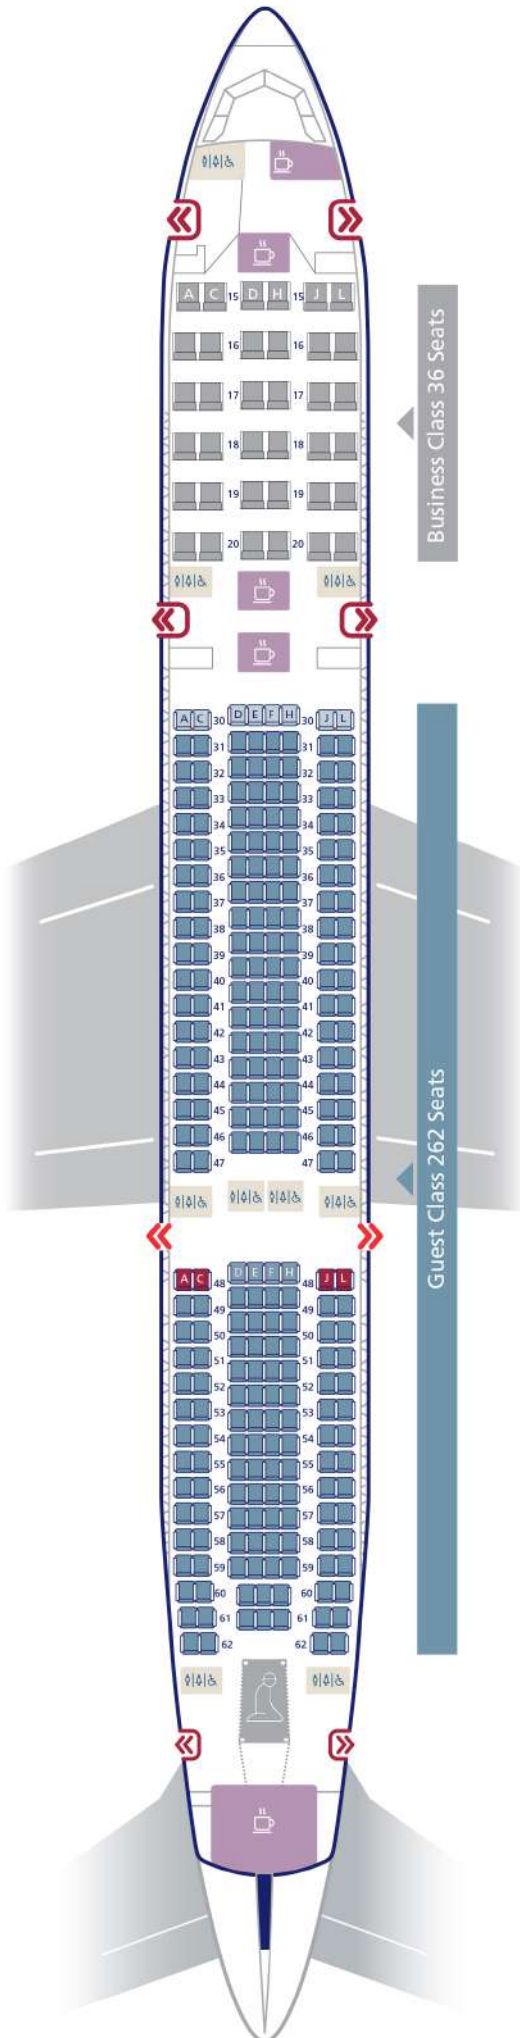

AIRBUS A330-343
(CONFIGURATION 333)

AVAILABLE ONBOARD

Seats Configuration

Business Class	36 Seats
Economy Class	262 Seats

* SOME AMENITIES MIGHT BE AVAILABLE ON CERTAIN CLASSES *