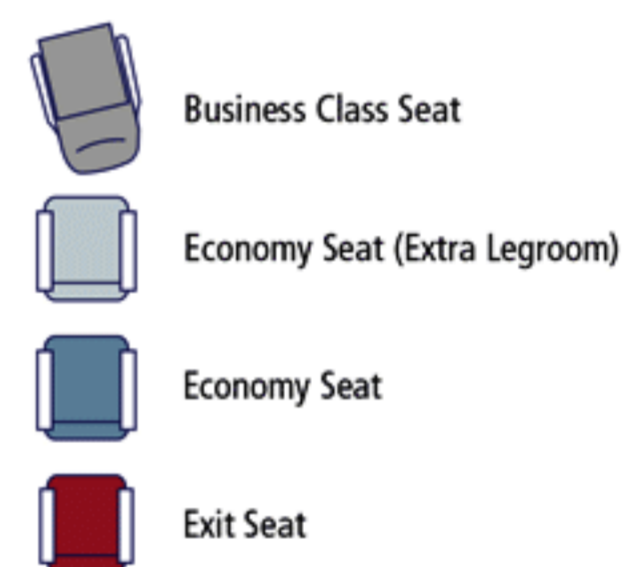

BOEING B777-368ER
(CONFIGURATION-77D)

AVAILABLE ONBOARD

Seats Configuration

Business Class	12 Seats
Economy Class	393 Seats

* SOME AMENITIES MIGHT BE AVAILABLE ON CERTAIN CLASSES *