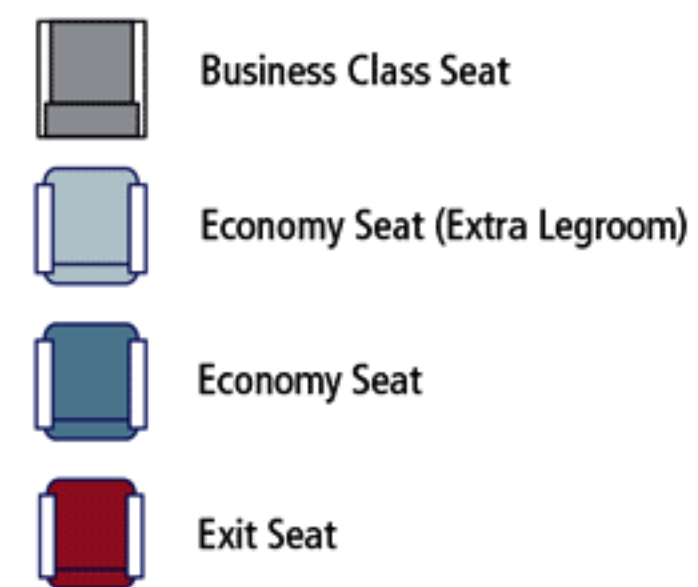

السعودية
SAUDIA

AIRBUS A321-211
(STANDARD CONFIGURATION)

AVAILABLE ONBOARD

Seats Configuration

Business Class	20 Seats
Economy Class	145 Seats

* SOME AMENITIES MIGHT BE AVAILABLE ON CERTAIN CLASSES *