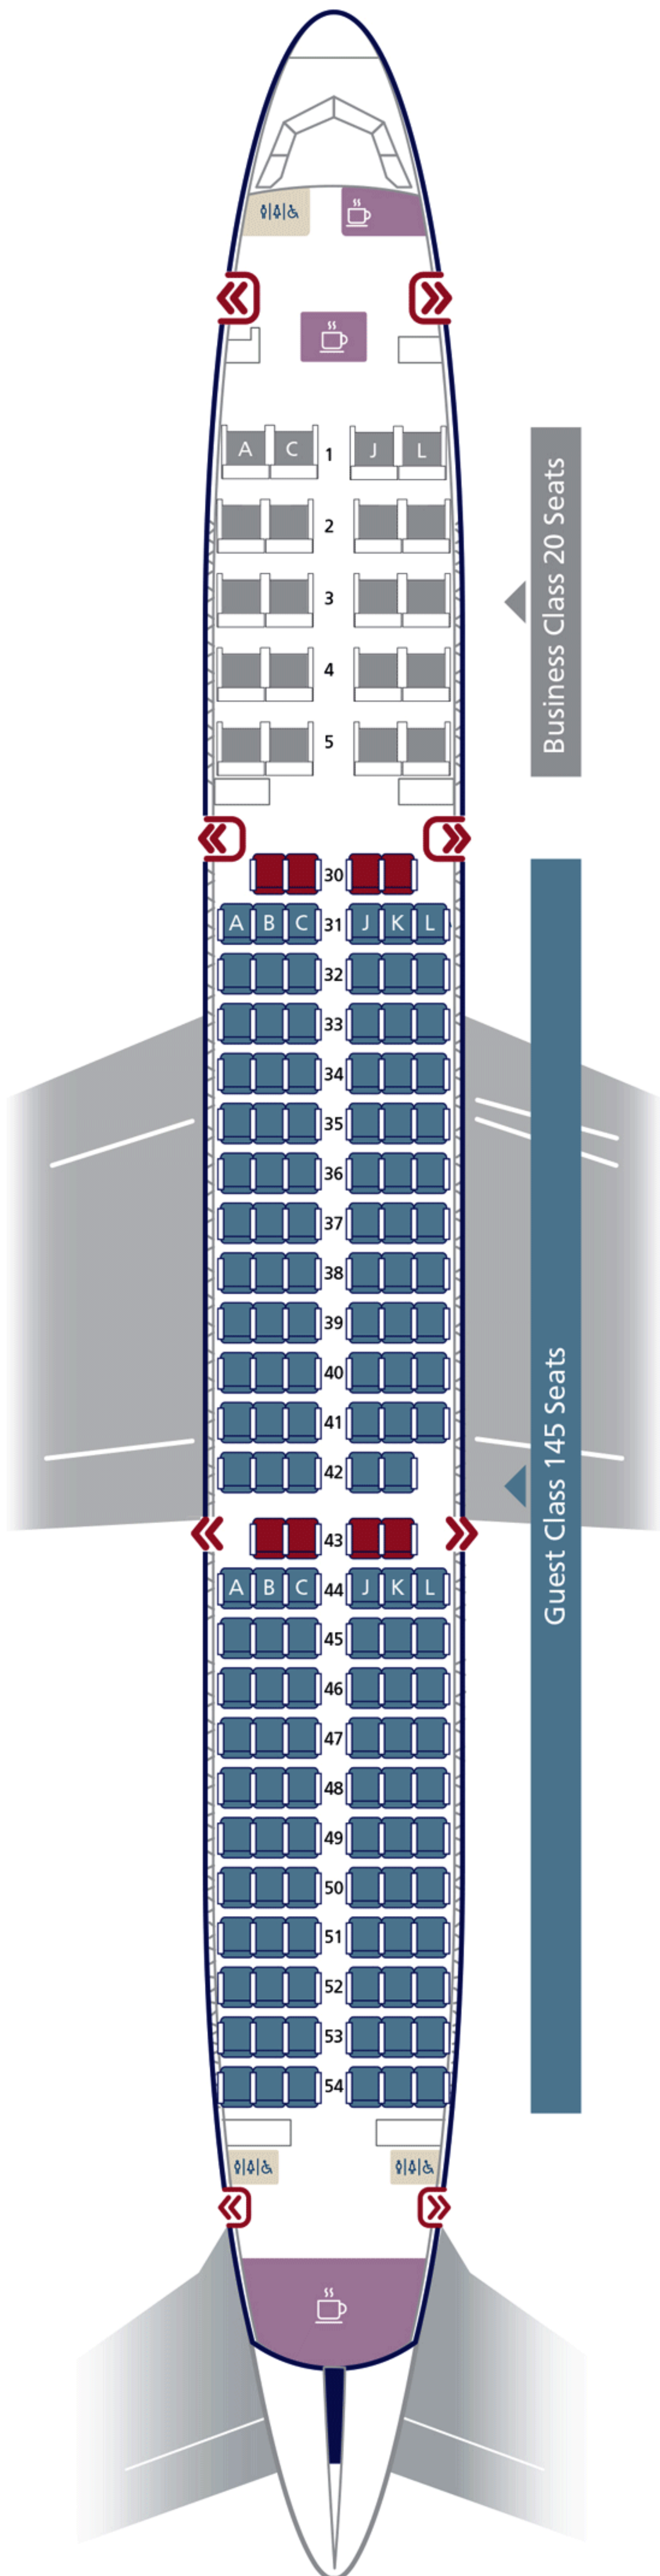

السعودية
SAUDIA

AIRBUS A321-211
(STANDARD CONFIGURATION)

AVAILABLE ONBOARD

Seats Configuration

Business Class	20 Seats
Economy Class	145 Seats

* SOME AMENITIES MIGHT BE AVAILABLE ON CERTAIN CLASSES *